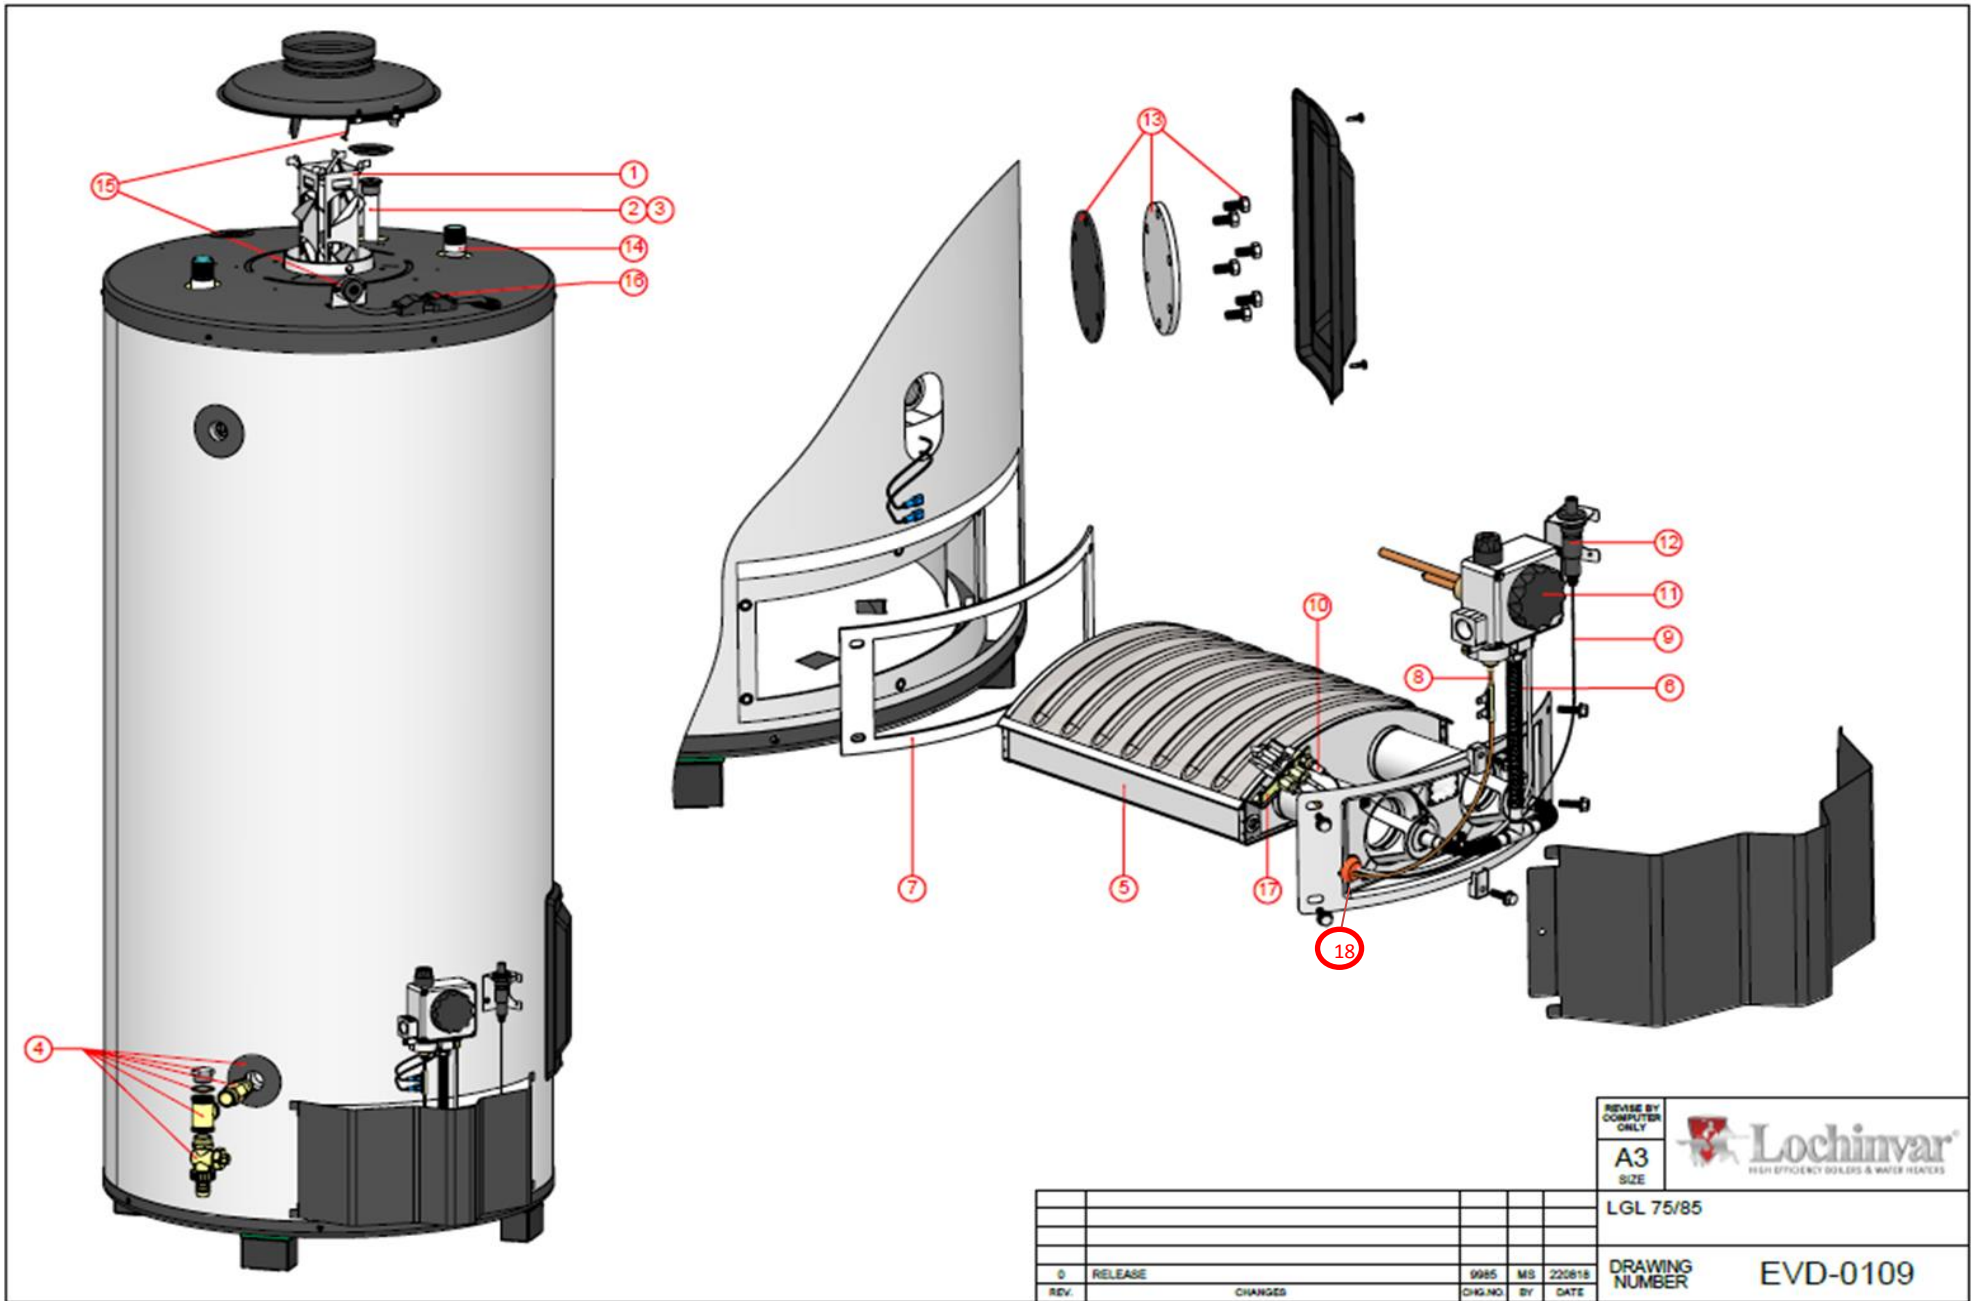

KNIGHT LOW NOX SPARE PARTS FINDER

Use Drawing EVD0110 below				
Item No	Description of item	Item comments	LGL30	LGL40
1	Flue Baffle		LV313227	LV313228
2	Main Burner		LV313958	LV313105
3	Burner Tube		LV313168	
4	Gasket Main Burner		LV313251	
5	Thermocouple	Thermocouple 500 mm QOT with TTB	LV071872	
6	Cable Piezo ignitor	Cable Ignition 500 mm	LV303927	
Not shown	Rubber cable seal		LV313363	
7	Electrode ignition		LV071608	
8	Drain Valve		LV042037001	
9	Gas Control Thermostat	NAT	LV300947	
		LP	LV300948	
10	Piezo Igniter		LV307596	
11	Anode		LV313223	LV313224
12	Inlet Tube		LV313225	LV313226
13	Thermostat		LV313229	LV071587
14	Gas Cock	Gas Cock 1/2"	LV300718	
15	Complete Pilot Burner	NAT	LV301820	
		LP	LV304315	

Use Drawing EVD0109 below				
Item No	Description of item	Item comments	LGL75	LGL85
1	Flue Baffle		LV196172001	LV313200
2	Anode		LV183463039	LV183463050
3	Anode Flexible		LV304728	
4	Drain Valve Kit		LV301022	
5	Main Burner		LV313202	LV313203
6	Burner Tube		LV313201	
7	Ceramic Fiber Paper		LV313204	
8	Thermocouple		LV071872	
9	Cable of Piezo Ignitor		LV303927	
10	Electrode Ignition		LV071608	
11	Gas Control	NAT	LV300949	
		LP	LV301914	
12	Piezo Igniter		LV307596	
13	Inspection Door Service Kit		LV305082	
14	Tube Inlet		LV313205	LV313206
15	Thermostat		LV308237	
16	Connection Cable		LV305346	
17	Pilot burner assy	NAT	LV313230	
		LP	LV313231	
18	Rubber cable seal		LV313363	

REVISE BY COMPUTER ONLY	 <small>HIGH EFFICIENCY BOILERS & WATER HEATERS</small>
A3 SIZE	

LGL 30/40

DRAWING NUMBER EVD-0110

REV.	RELEASE	CHANGES	ORIG. NO.	BY	DATE
0	RELEASE		9885	MS	230618

REVISE BY COMPUTER ONLY			
A3 SIZE		LGL 75/85	
DRAWING NUMBER		EVD-0109	
0	RELEASE	9985	MS 220818
REV.	CHANGES	CHG. NO.	BY DATE