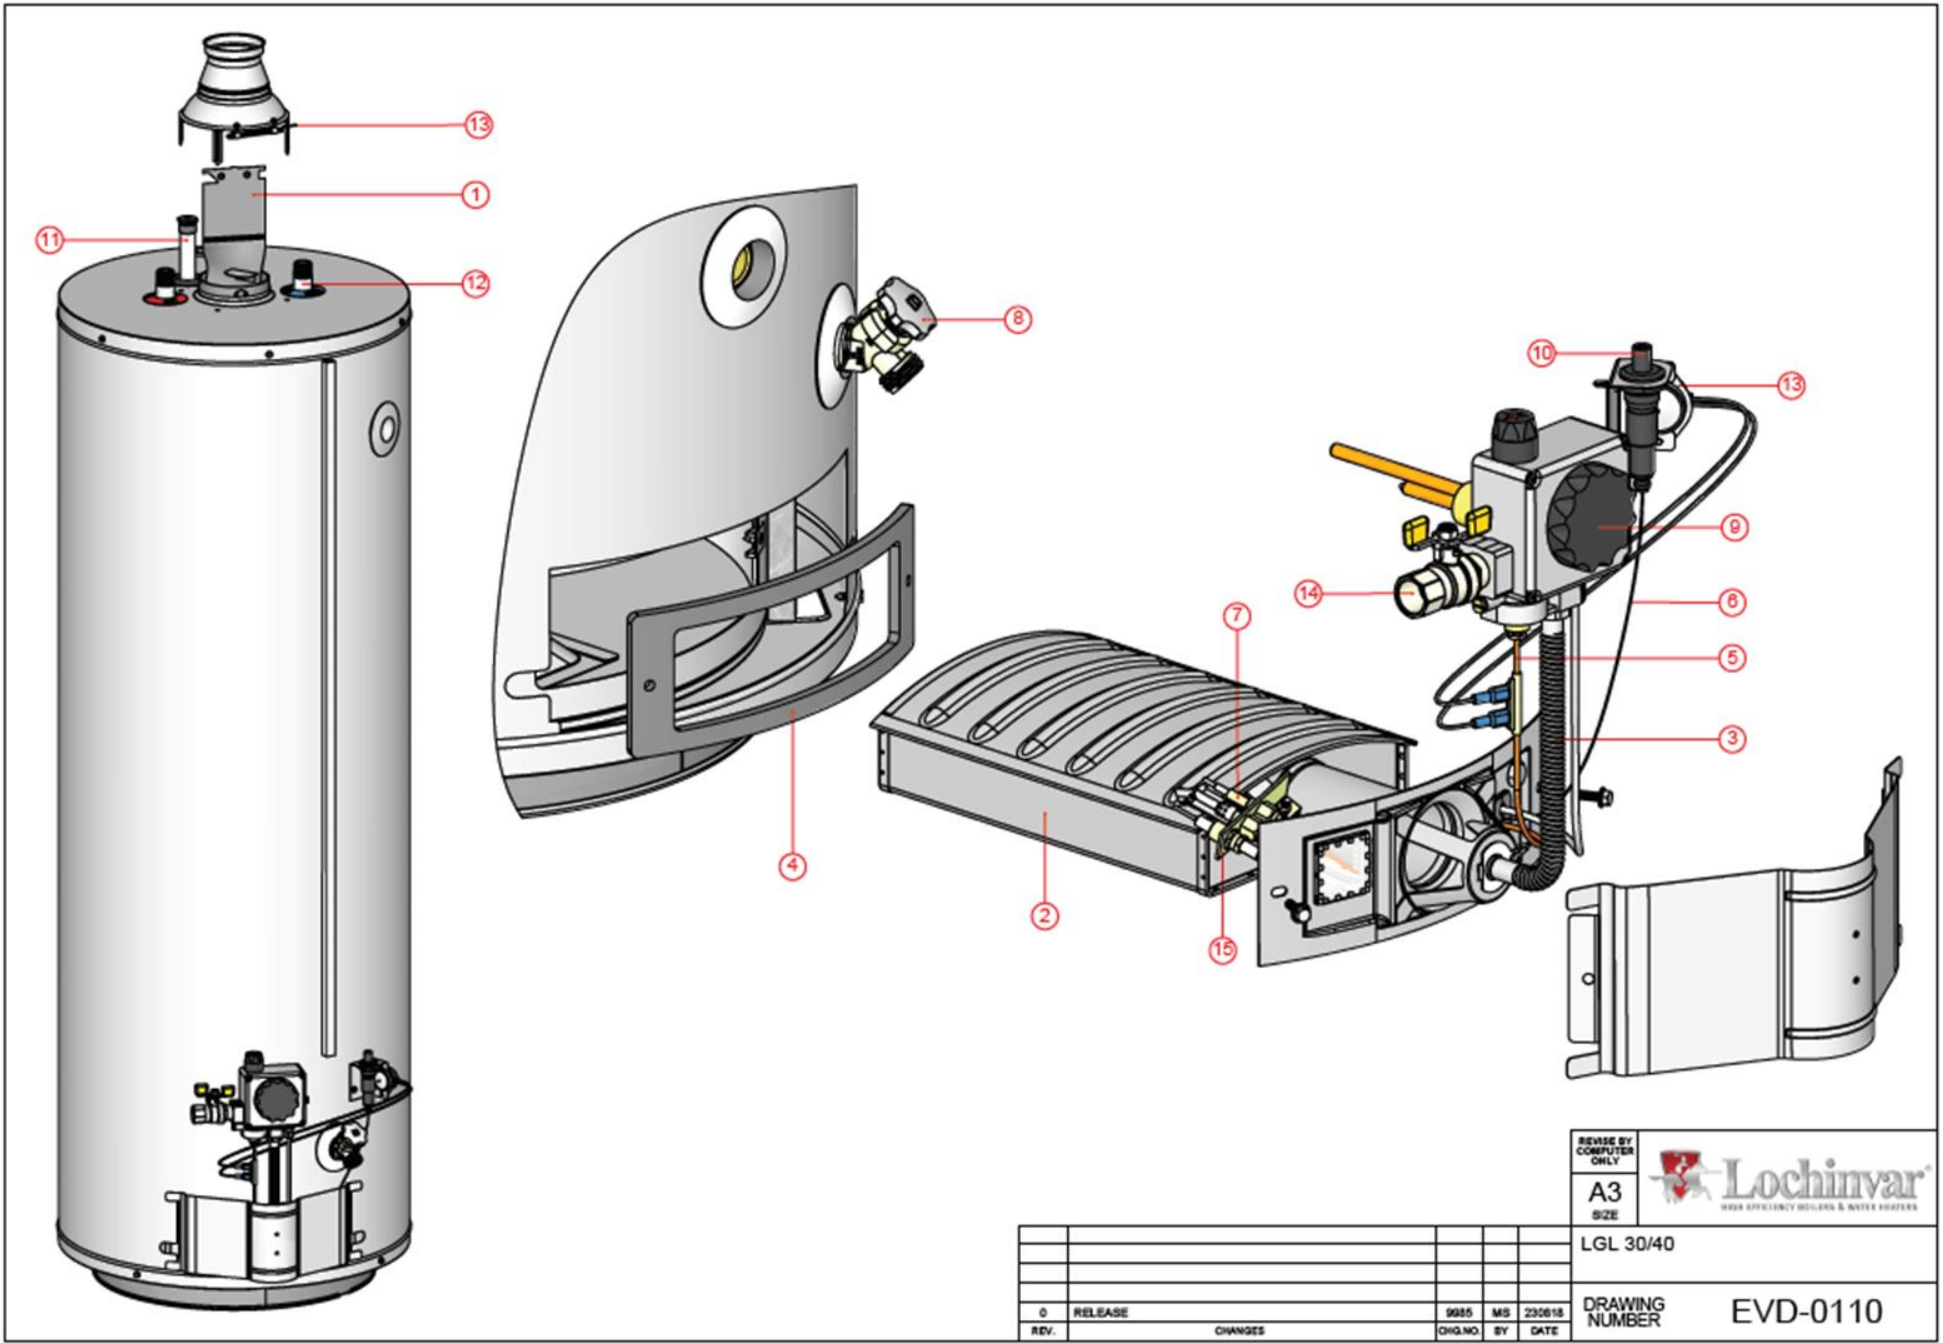

KNIGHT LOW NOX SPARE PARTS FINDER

Use Drawing EVD0110 below				
Item No	Description of item	Item comments	LGL30	LGL40
1	Flue Baffle		LV313227	LV313228
2	Main Burner		LV313958	LV313105
3	Burner Tube		LV313168	
4	Gasket Main Burner		LV313251	
5	Thermocouple	Thermocouple 500 mm QOT with TTB	LV071872	
6	Cable Piezo ignitor	Cable Ignition 500 mm	LV303927	
Not shown	Rubber cable seal		LV313363	
7	Electrode ignition		LV071608	
8	Drain Valve		LV042037001	
9	Gas Control Thermostat	NAT	LV300947	
		LP	LV300948	
10	Piezo Igniter		LV307596	
11	Anode		LV313223	LV313224
12	Inlet Tube		LV313225	LV313226
13	Thermostat		LV313229	LV071587
14	Gas Cock	Gas Cock 1/2"	LV300718	
15	Complete Pilot Burner	NAT	LV301820	
		LP	LV304315	

Use Drawing EVD0109 below				
Item No	Description of item	Item comments	LGL75	LGL85
1	Flue Baffle		LV196172001	LV313200
2	Anode		LV183463039	LV183463050
3	Anode Flexible		LV304728	
4	Drain Valve Kit		LV301022	
5	Main Burner		LV313202	LV313203
6	Burner Tube		LV313201	
7	Ceramic Fiber Paper		LV313204	
8	Thermocouple		LV071872	
9	Cable of Piezo Ignitor		LV303927	
10	Electrode Ignition		LV071608	
11	Gas Control	NAT	LV300949	
		LP	LV301914	
12	Piezo Igniter		LV307596	
13	Inspection Door Service Kit		LV305082	
14	Tube Inlet		LV313205	LV313206
15	Thermostat		LV308237	
16	Connection Cable		LV305346	
17	Pilot burner assy	NAT	LV313230	
		LP	LV313231	
18	Rubber cable seal		LV313363	

REVISE BY COMPUTER ONLY	 <small>HIGH EFFICIENCY BOILERS & WATER HEATERS</small>
A3 SIZE	

LGL 30/40

DRAWING NUMBER EVD-0110

REV.	RELEASE	CHANGES	ORIG. NO.	BY	DATE
0	RELEASE		9885	MS	230618

REVISE BY COMPUTER ONLY			
A3 SIZE		LGL 75/85	
DRAWING NUMBER		EVD-0109	
0	RELEASE	9985	MS 220818
REV.	CHANGES	CHG. NO.	BY DATE