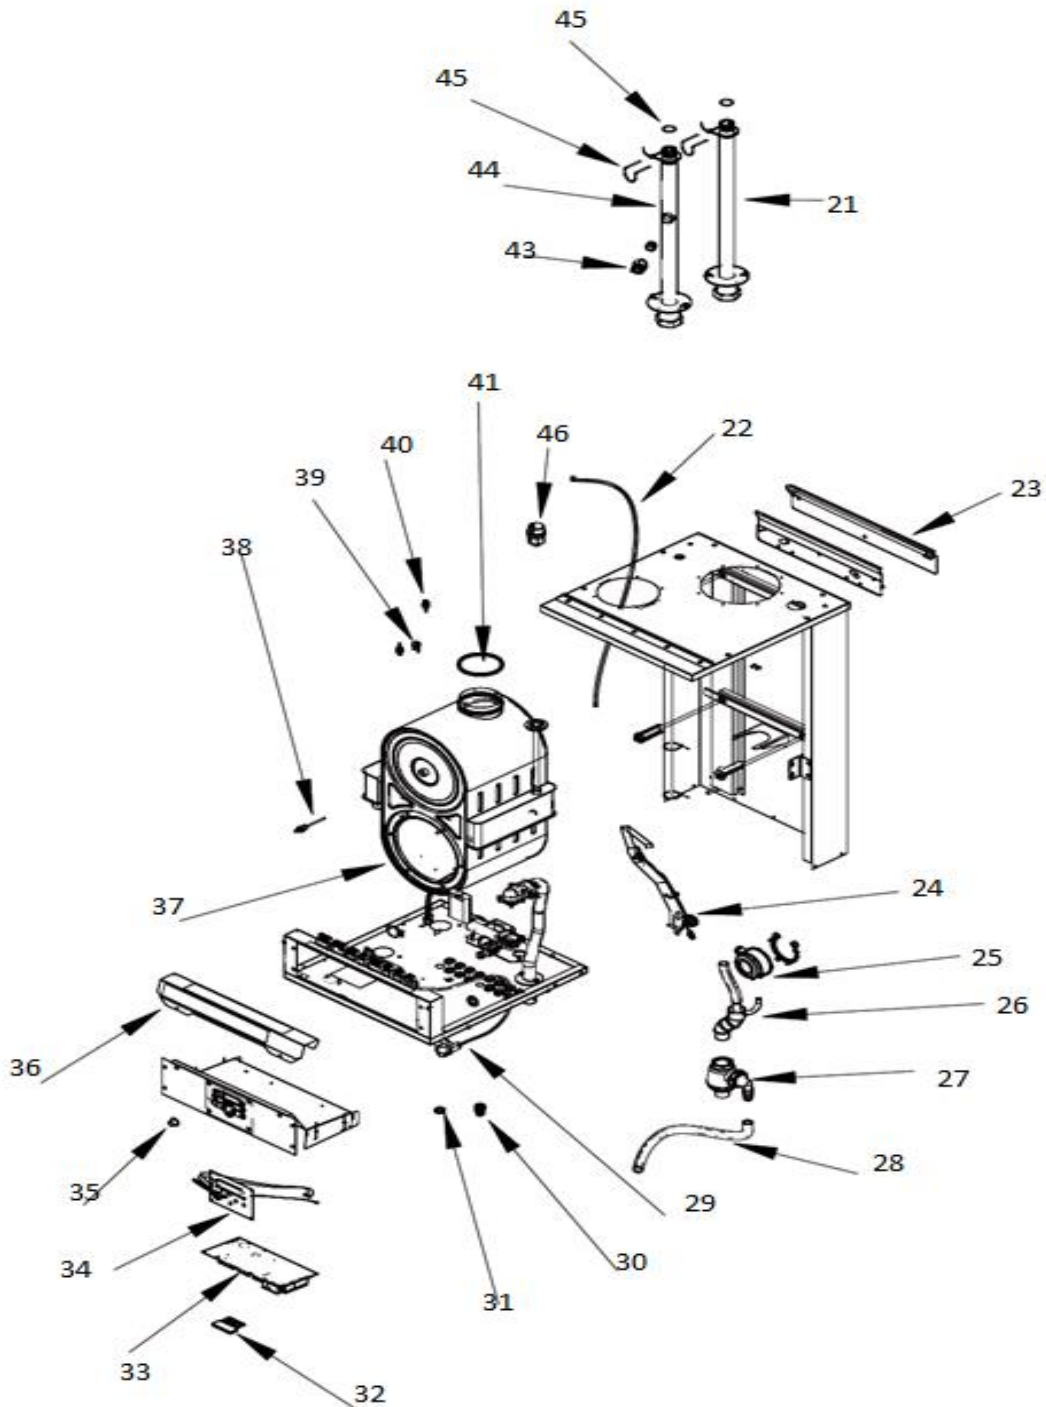

ECOFORCE™ SPARE PARTS LIST

For use on water heater serial numbers starting E65.014.2** ONLY

EF150-180

ECOFORCE™ SPARE PARTS LIST

For use on water heater serial numbers starting E65.014.2** ONLY

Item No	Description of item	Item Comments	EF150	EF180
1	LH SIDE PANEL			LE01000315
2	IGNITION CABLE			LE04016583
3	ELECTRODE SET			LEO4000372
4	COMBUSTION CHAMBER REAR WALL INSULATION			LE04000213
5	BURNER DOOR INSULATION			LE07010093
6	BURNER DOOR			LE04000056
7	GAS VALVE			LE04000190
8	GAS VALVE O RING			LE07002018
9	RH SIDE PANEL			LE01000316
10	GAS AIR MIXING BOX			LE05000090
11	COMBUSTION FAN			LE04000070
12	COMBUSTION PIPE GASKET			LE07001039
13	SET ROUND HEAD SCREWS X5			LE06023002
14	FRONT PANEL INSULATION			LE01000320
15	GAS/AIR INLET PIPE			LE03000161
16	BURNER GASKET			LE07001029
17	BURNER		LE04012028	LE04012029
18	SET NUTS WITH FLANGE			LE06023001
19	BURNER DOOR THERMOSTAT			LE04016667
20	BURNER DOOR OUTER SEAL			LE07004035
21	INLET PIPE KIT			LE02000111
22	CONDENSATE HOSE			LE04007110
23	MOUNTING BRACKET			LE01001014
24	BRACKET			LE01000288
25	AIR PRESSURE SWITCH			LE04000305