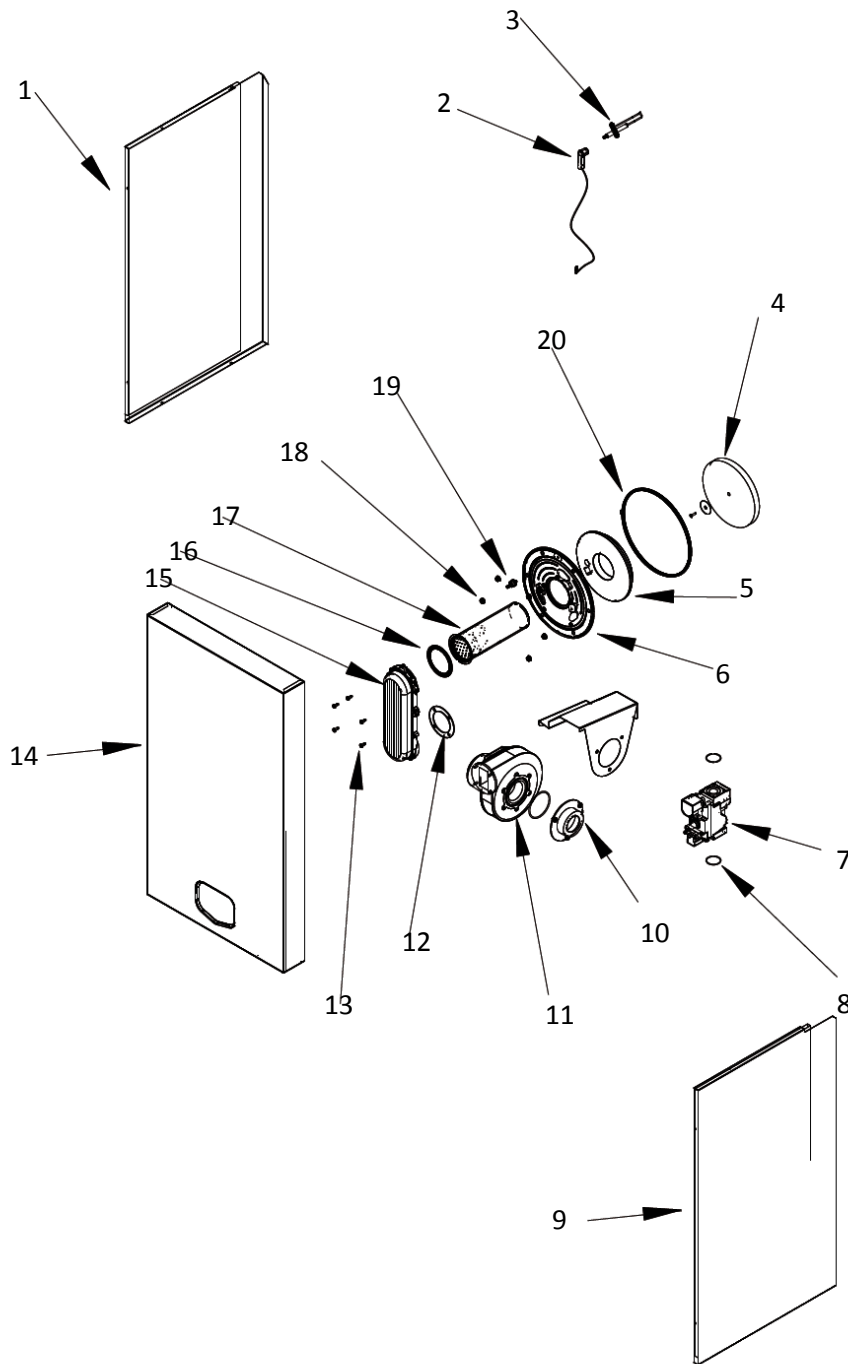

ECOFORCE™ SPARE PARTS LIST

For use on water heater serial numbers starting E65.014.2** ONLY

EF80-120

ECOFORCE™ SPARE PARTS LIST

For use on water heater serial numbers starting E65.014.2** ONLY

EF80-120

ECOFORCE™ SPARE PARTS LIST

For use on water heater serial numbers starting E65.014.2** ONLY

Item No	Description of item	Item Comments	EF80	EF100	EF120
1	LH SIDE PANEL			LE01000298	
2	IGNITION CABLE			LE04016583	
3	ELECTRODE SET			LE04000372	
4	COMBUSTION CHAMBER REAR WALL INSULATION			LE04000213	
5	BURNER DOOR INSULATION			LE07010093	
6	BURNER DOOR			LE04000056	
7	GAS VALVE			LE04000188	LE04000237
8	GAS VALVE O RING	EF120 requires extra o rings and gaskets		LE07002018	LEO7002018 LEO7000237 E07001101
9	RH SIDE PANEL			LE01000299	
10	GAS AIR MIXING BOX			LE05000087	
11	COMBUSTION FAN			LE04000069	
12	COMBUSTION PIPE GASKET			LE07001049	
13	SET ROUND HEAD SCREWS X5			LE06023002	
14	FRONT PANEL INSULATION			LE01000319	
15	GAS/AIR INLET PIPE			LE03000160	
16	BURNER GASKET			LE07001029	
17	BURNER			LE04012025	
18	SET NUTS WITH FLANGE			LE06023001	
19	BURNER DOOR THERMOSTAT			LE04016667	
20	BURNER DOOR OUTER SEAL			LE07004035	
21	INLET PIPE KIT		LE02000107	LE02000109	
22	CONDENSATE HOSE			LE04007110	
23	MOUNTING BRACKET			LE01001014	
24	BRACKET		LE01000287	LE01000288	
25	AIR PRESSURE SWITCH			LE04000305	