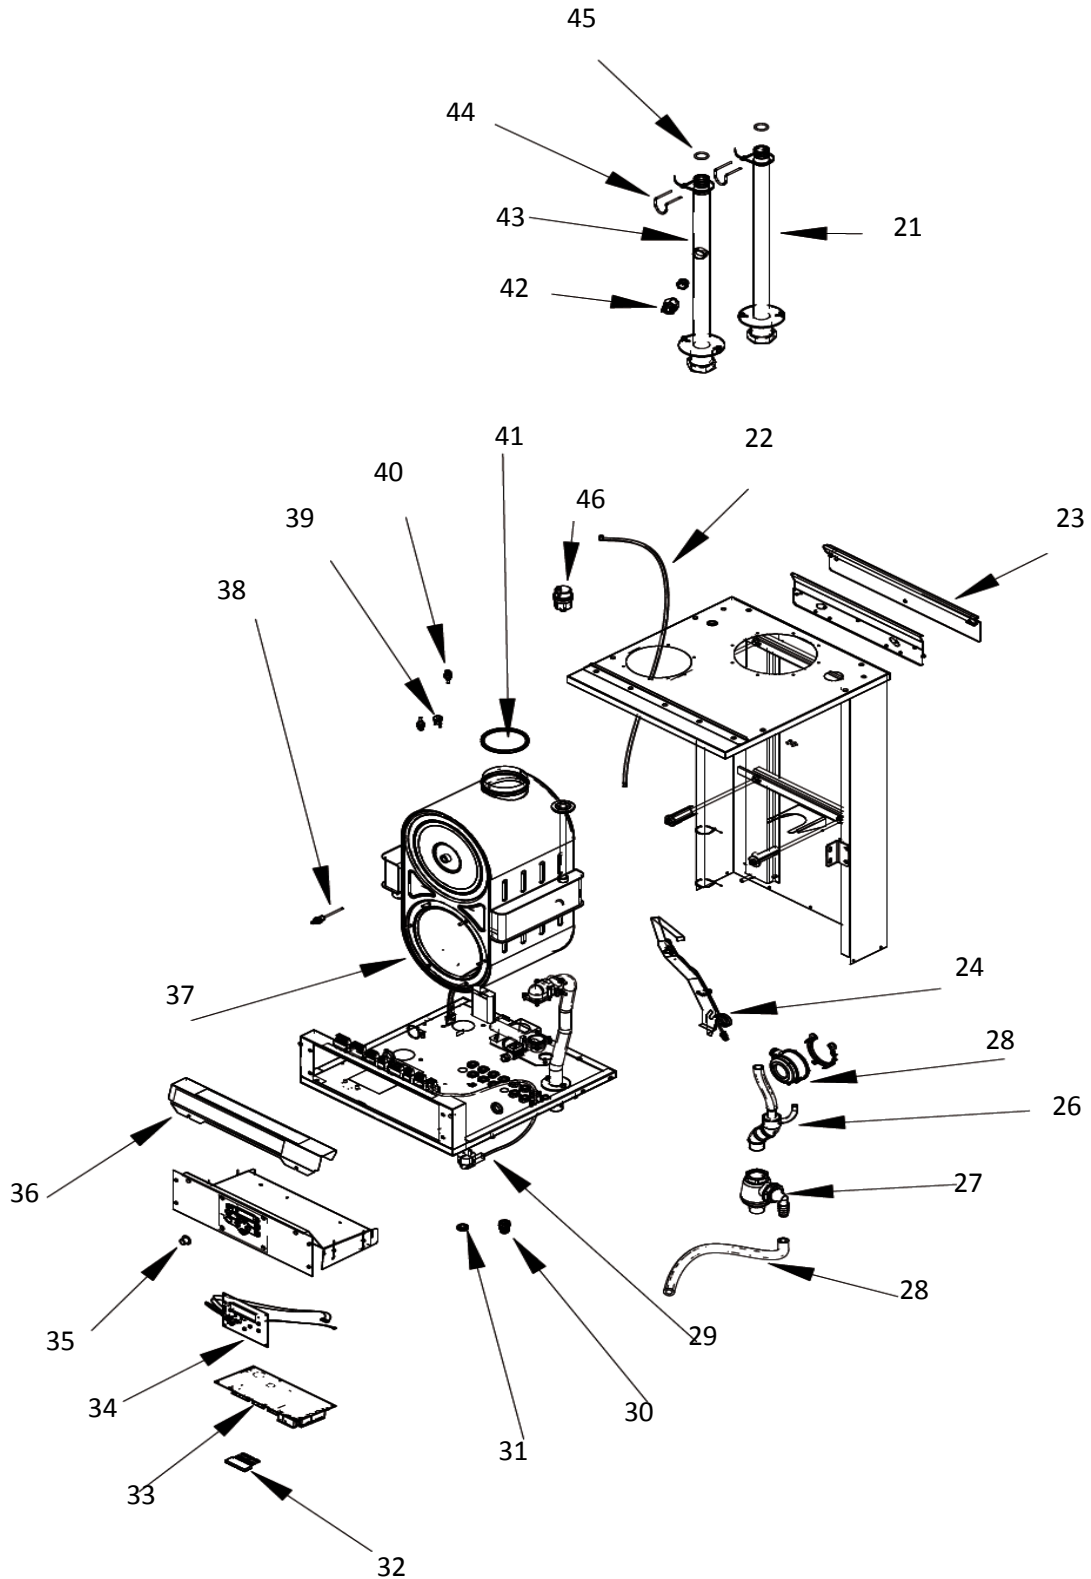

ECOFORCE™ SPARE PARTS LIST

For use on water heater serial numbers starting E65.014.2** ONLY

EF80-120

ECOFORCE™ SPARE PARTS LIST

For use on water heater serial numbers starting E65.014.2** ONLY

EF80-120

ECOFORCE™ SPARE PARTS LIST

For use on water heater serial numbers starting E65.014.2** ONLY

Item No	Description of item	Item Comments	EF80	EF100	EF120
1	LH SIDE PANEL			LE01000298	
2	IGNITION CABLE			LE04016583	
3	ELECTRODE SET			LE04000372	
4	COMBUSTION CHAMBER REAR WALL INSULATION			LE04000213	
5	BURNER DOOR INSULATION			LE07010093	
6	BURNER DOOR			LE04000056	
7	GAS VALVE			LE04000188	LE04000237
8	GAS VALVE O RING	EF120 requires extra o rings and gaskets		LE07002018	LEO7002018 LEO7000237 E07001101
9	RH SIDE PANEL			LE01000299	
10	GAS AIR MIXING BOX			LE05000087	
11	COMBUSTION FAN			LE04000069	
12	COMBUSTION PIPE GASKET			LE07001049	
13	SET ROUND HEAD SCREWS X5			LE06023002	
14	FRONT PANEL INSULATION			LE01000319	
15	GAS/AIR INLET PIPE			LE03000160	
16	BURNER GASKET			LE07001029	
17	BURNER			LE04012025	
18	SET NUTS WITH FLANGE			LE06023001	
19	BURNER DOOR THERMOSTAT			LE04016667	
20	BURNER DOOR OUTER SEAL			LE07004035	
21	INLET PIPE KIT		LE02000107	LE02000109	
22	CONDENSATE HOSE			LE04007110	
23	MOUNTING BRACKET			LE01001014	
24	BRACKET		LE01000287	LE01000288	
25	AIR PRESSURE SWITCH			LE04000305	