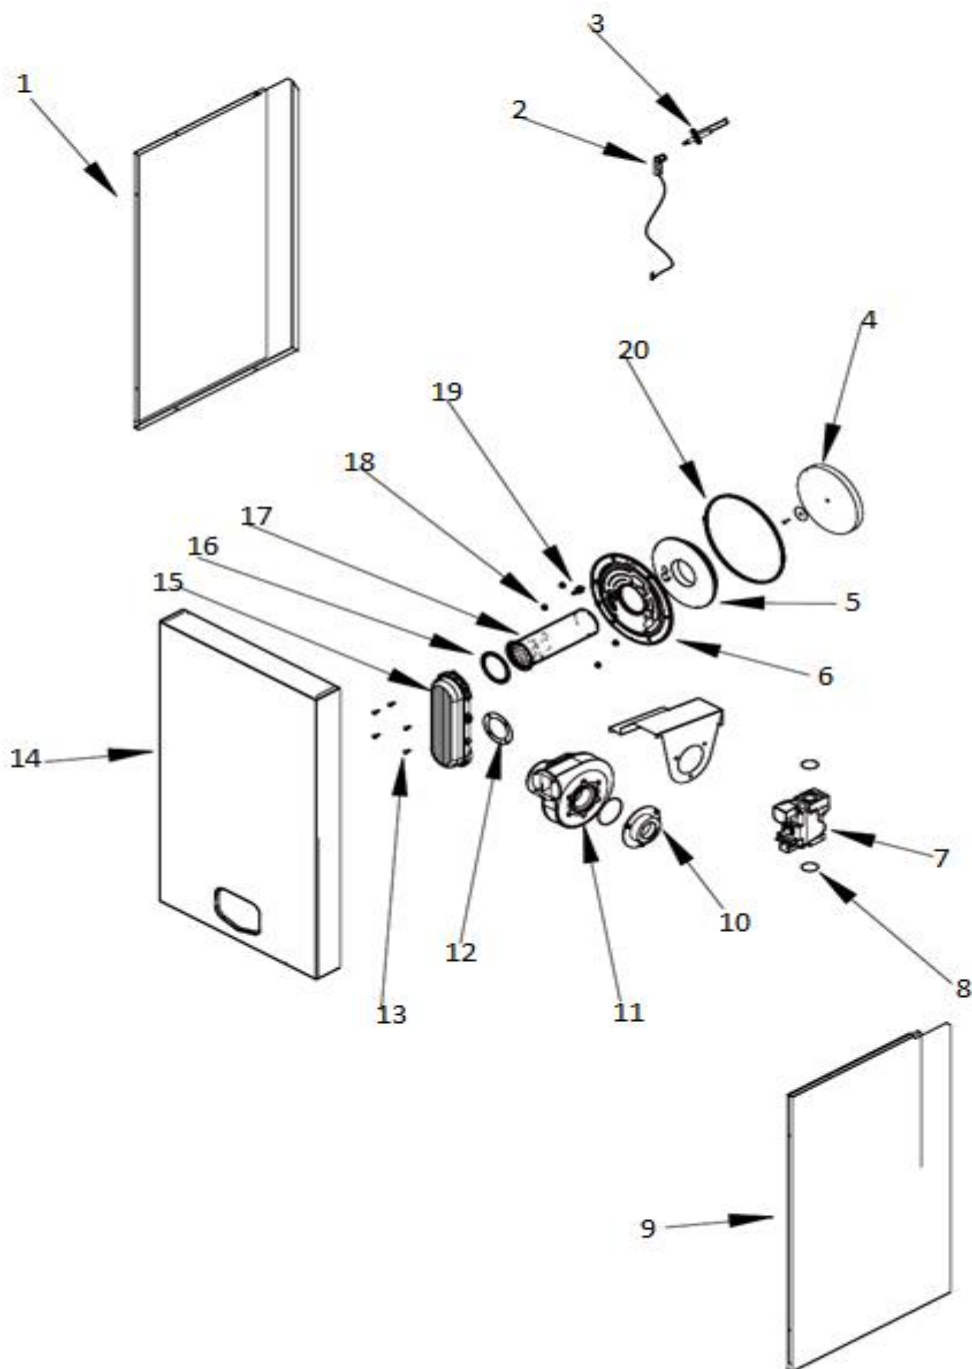

ECOFORCE™ SPARE PARTS LIST

For use on water heater serial numbers starting E65.014.2** ONLY

Item No	Description of item	Item Comments	EF80	EF100	EF120
26	CONDENSATE DRAIN CONNECTION			LE05000135	
27	CONDENSATE WATER TRAP			LE05000115	
28	CONDENSATE DRAIN HOSE			LE04007038	
29	230V NET CABLE			LE04016142	
30	PG9 SWIVEL AND CABLE GLAND			LE05000064	
31	18-5MM GROMETT			LE04010031	
32	5A FUSE			LE04016582	
33	BURNER CONTROL			LE1001EN014	
34	DISPLAY PCB			LE04000224	
35	RUBBER PLUG			LE05001062	
36	CONNECTOR STRIP COVER			LE01000317	
37	HEAT EXCHANGER		LE04000285	LE04000286	LE04000287
38	FLUE GAS TEMPERATURE SENSOR			LE04016621	
39	HIGH LIMIT THERMOSTAT			LE04016066	
40	FLOW/RETURN TEMP- SENSOR			LE04016287	
41	HEAT EXCHANGER OUTLET SEAL		LE07004030	LE07004031	
42	HIGH PRESSURE WATER SWITCH			LE04015081	
43	OUTLET PIPE KIT		LE02000112	LE02000110	
44	HEAT EXCHANGER PIPE CLIP		LE09002021	LE09002022	
45	HEAT EXCHANGER INLET O RINGS		LE07002032	LE07002033	
46	AUTOMATIC AIR VENT			LE04015073	

ECOFORCE™ SPARE PARTS LIST

For use on water heater serial numbers starting E65.014.2** ONLY

EF150-180