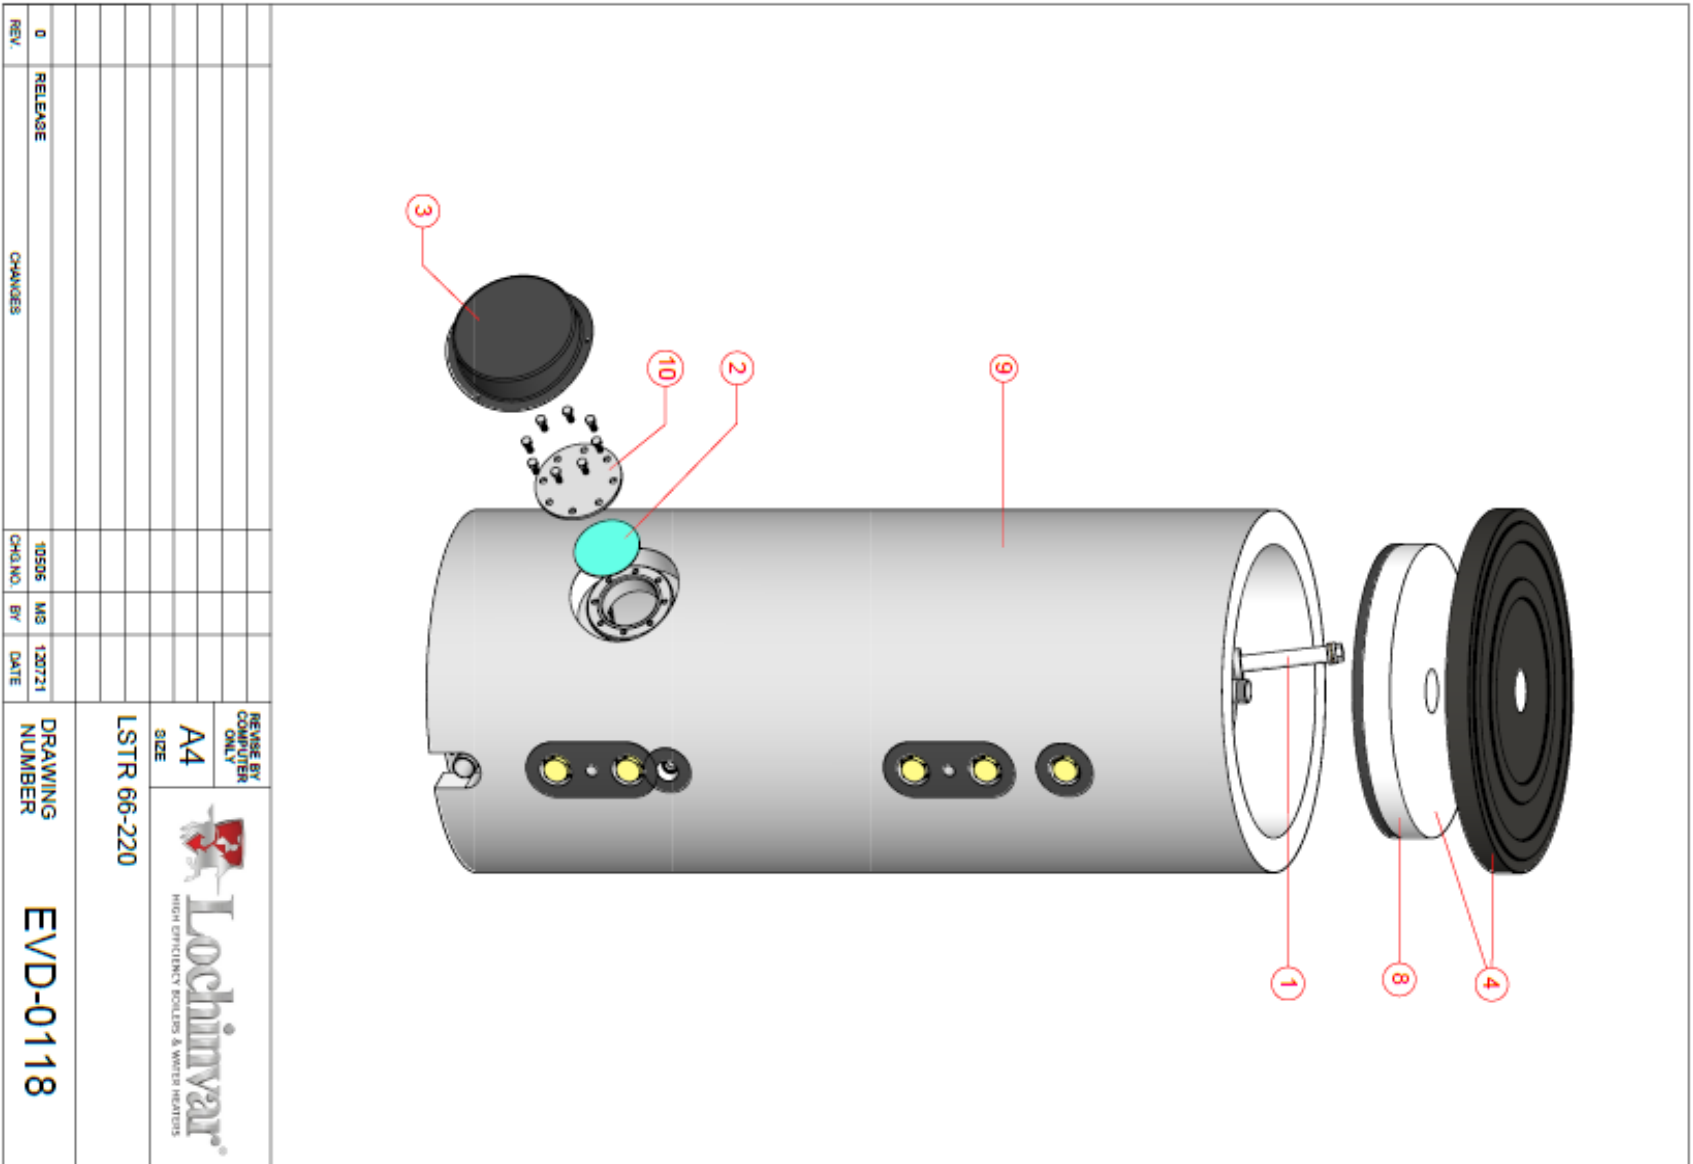

Spares Parts List

LSTR66 - 220GE

Nr.	Description of Item	Item Comments	Refer To Drawing on Page 2							
			LSTR66GE	LSTR100GE	LSTR110GE	LSTR130GE	LSTR165GE	LSTR220GE		
1	Anode	Anode Magnesium 480mm 1¼"	LV301521			-				
		Anode Magnesium 600mm 1¼"	-			LV301634	-			
		Anode Magnesium 730mm 1¼"	-			LV301637				
	Flexible Anode	Anode Magnesium Flex 1¼"	LV301727							
2	Inspection Door Gasket	Gasket Flange	LV301535			LV301536				
6	Clean out door Cover Front	Cover Front	LV312812			LV312816				
7	Cover Jacket	With insulation	LV312778		LV312926	LV312779	LV312927	LV312811		
8	Complete Insulation Package	(Insulation Jacket, Insulation Top and Cover Jacket)	LV313743	-		-				
			-	LV313744	-		-			
			-		LV313745	-		-		
			-		-		LV313746	-		
			-		-		-		LV313747	-
9	Inspection Door	Flange	LV301517			-				
			-			LV301534				

0		RELEASE	18506	MS	120721	DRAWING NUMBER		EVD-0118
REV.		CHANGES	CHG. NO.	BY	DATE	DRAWING NUMBER		
						LSTR 66-220		
						A4		
						SIZE		
						LSTR 66-220		
						REUSE BY COMPUTER ONLY		
						Lochinvar		
						HIGH EFFICIENCY BOILERS & WATER HEATERS		