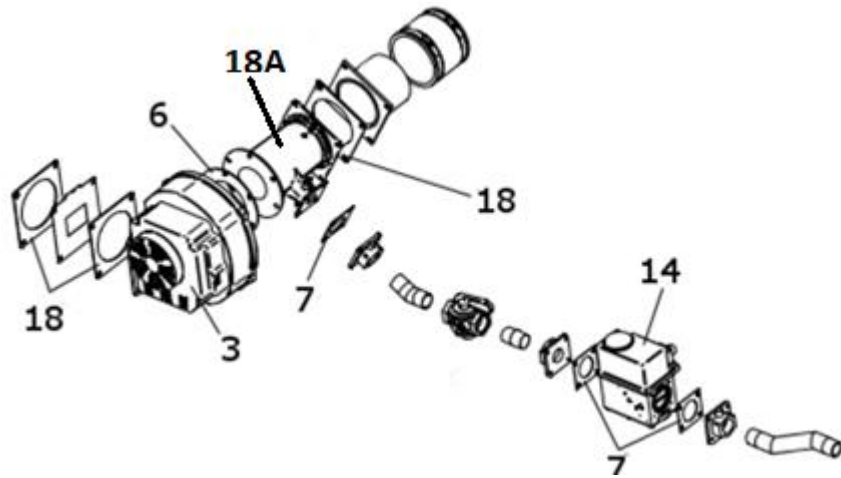

ECOKNIGHT V02 WATER HEATER SPARE PARTS LIST