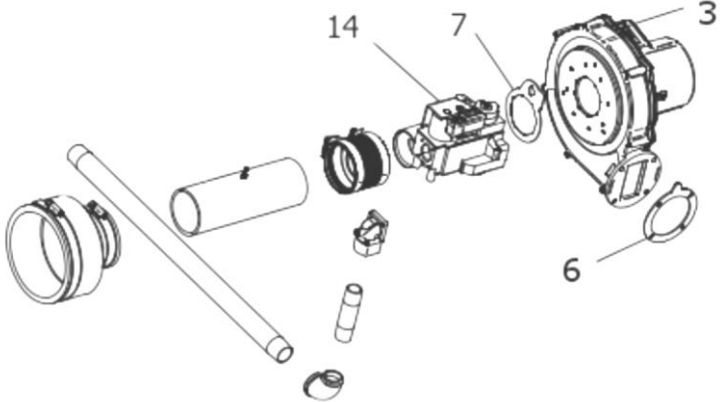

ECOKNIGHT V02 WATER HEATER SPARE PARTS LIST

GENERAL CONTROL ITEMS ALL MODELS

ECOKNIGHT V02 WATER HEATER SPARE PARTS LIST

GAS TRAIN MODELS EKW 46 TO 61

GAS TRAIN MODEL EKW 86

GAS TRAIN MODEL EKW 116

GAS TRAIN MODEL EKW 146