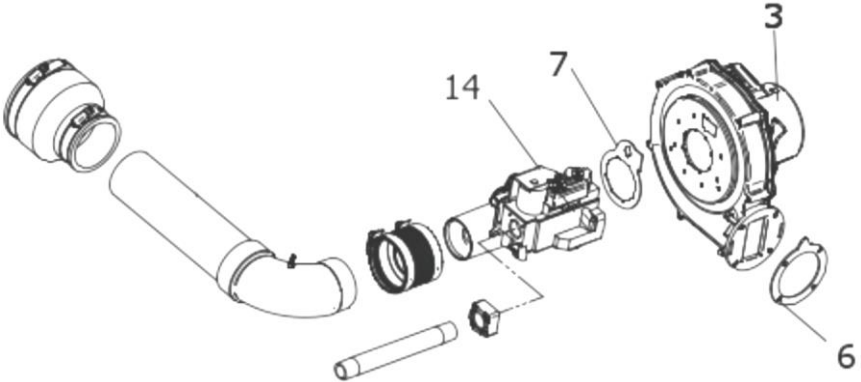

GENERAL CONTROL ITEMS ALL MODELS

ECOKNIGHT V02 WATER HEATER SPARE PARTS LIST

GAS TRAIN MODELS EKW 46 TO 61