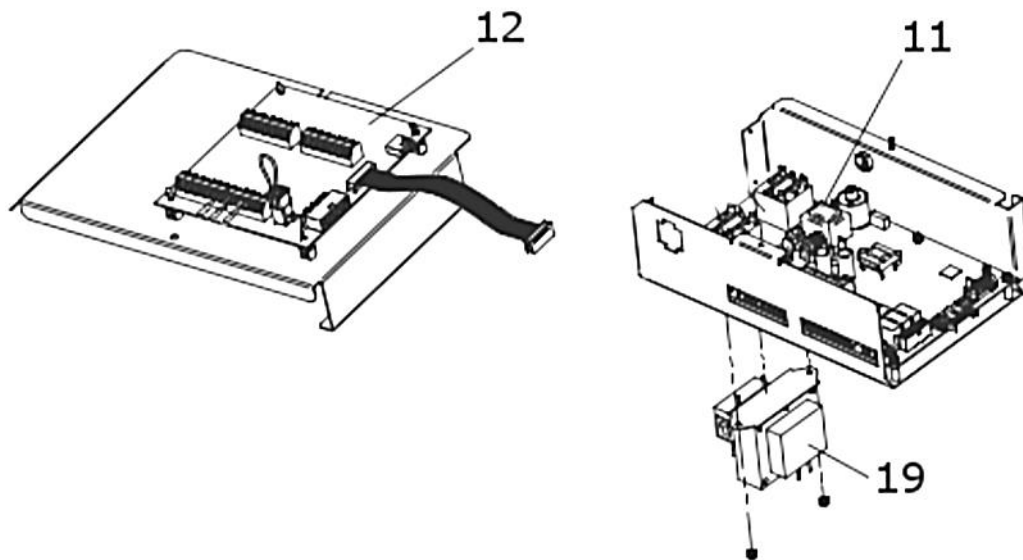

ECOKNIGHT V02 WATER HEATER SPARE PARTS LIST