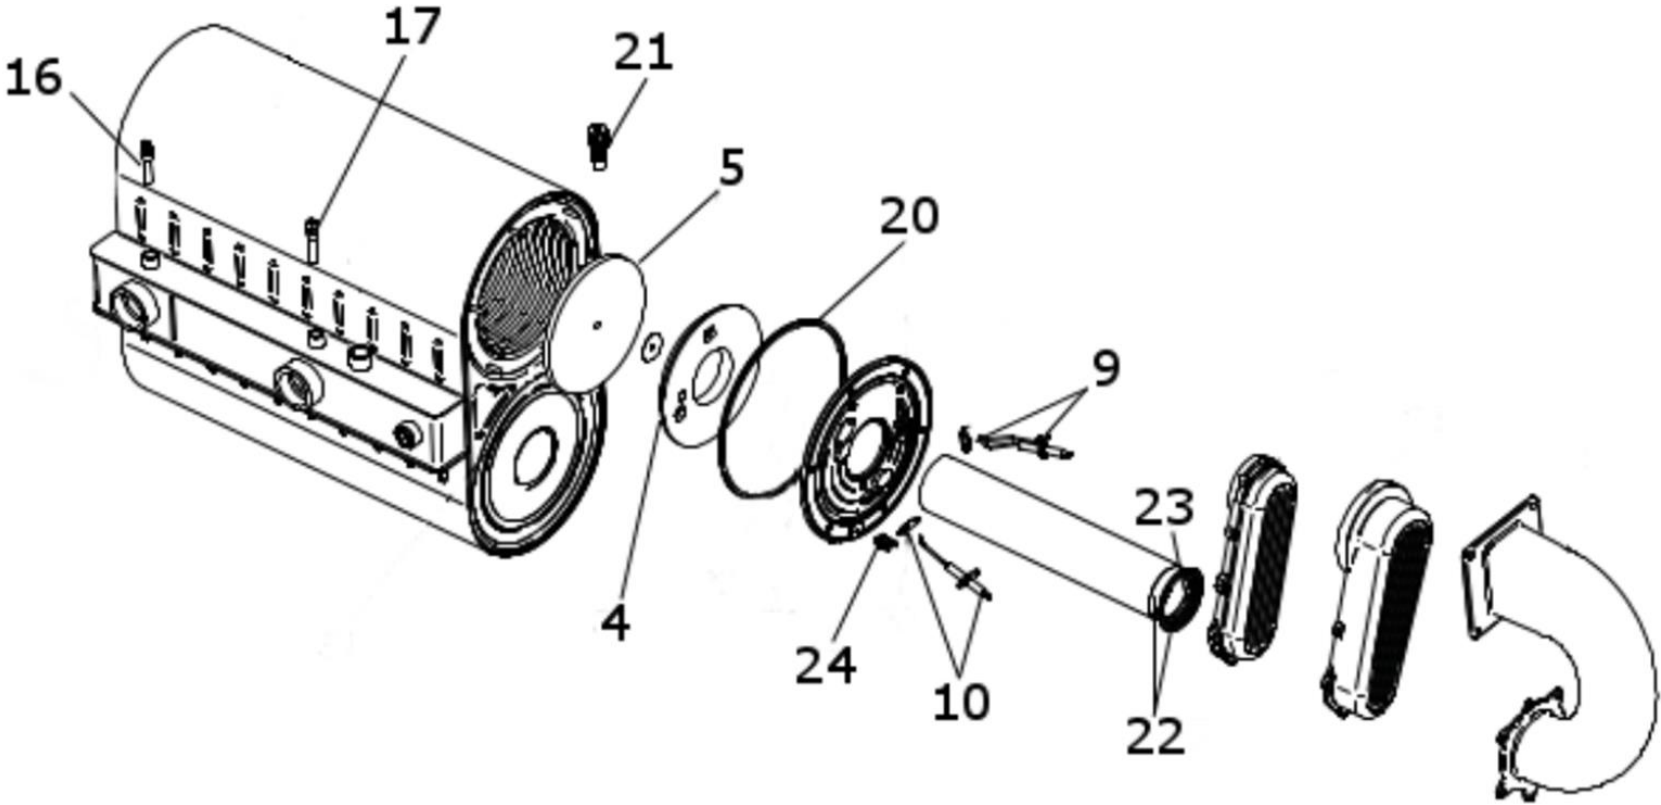

ECOKNIGHT V02 WATER HEATER SPARE PARTS LIST

GAS TRAIN MODELS EKW 176 TO 236

CONTROL PANEL ALL MODELS

ECOKNIGHT V02 WATER HEATER SPARE PARTS LIST

HEAT EXCHANGER ALL MODELS