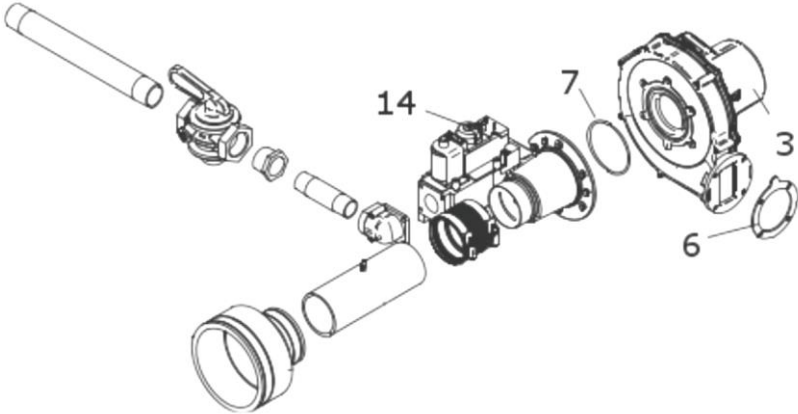

ECOKNIGHT V02 WATER HEATER SPARE PARTS LIST

GENERAL CONTROL ITEMS ALL MODELS

ECOKNIGHT V02 WATER HEATER SPARE PARTS LIST

GAS TRAIN MODELS EKW 46 TO 61

GAS TRAIN MODEL EKW 86

GAS TRAIN MODEL EKW 116

GAS TRAIN MODEL EKW 146