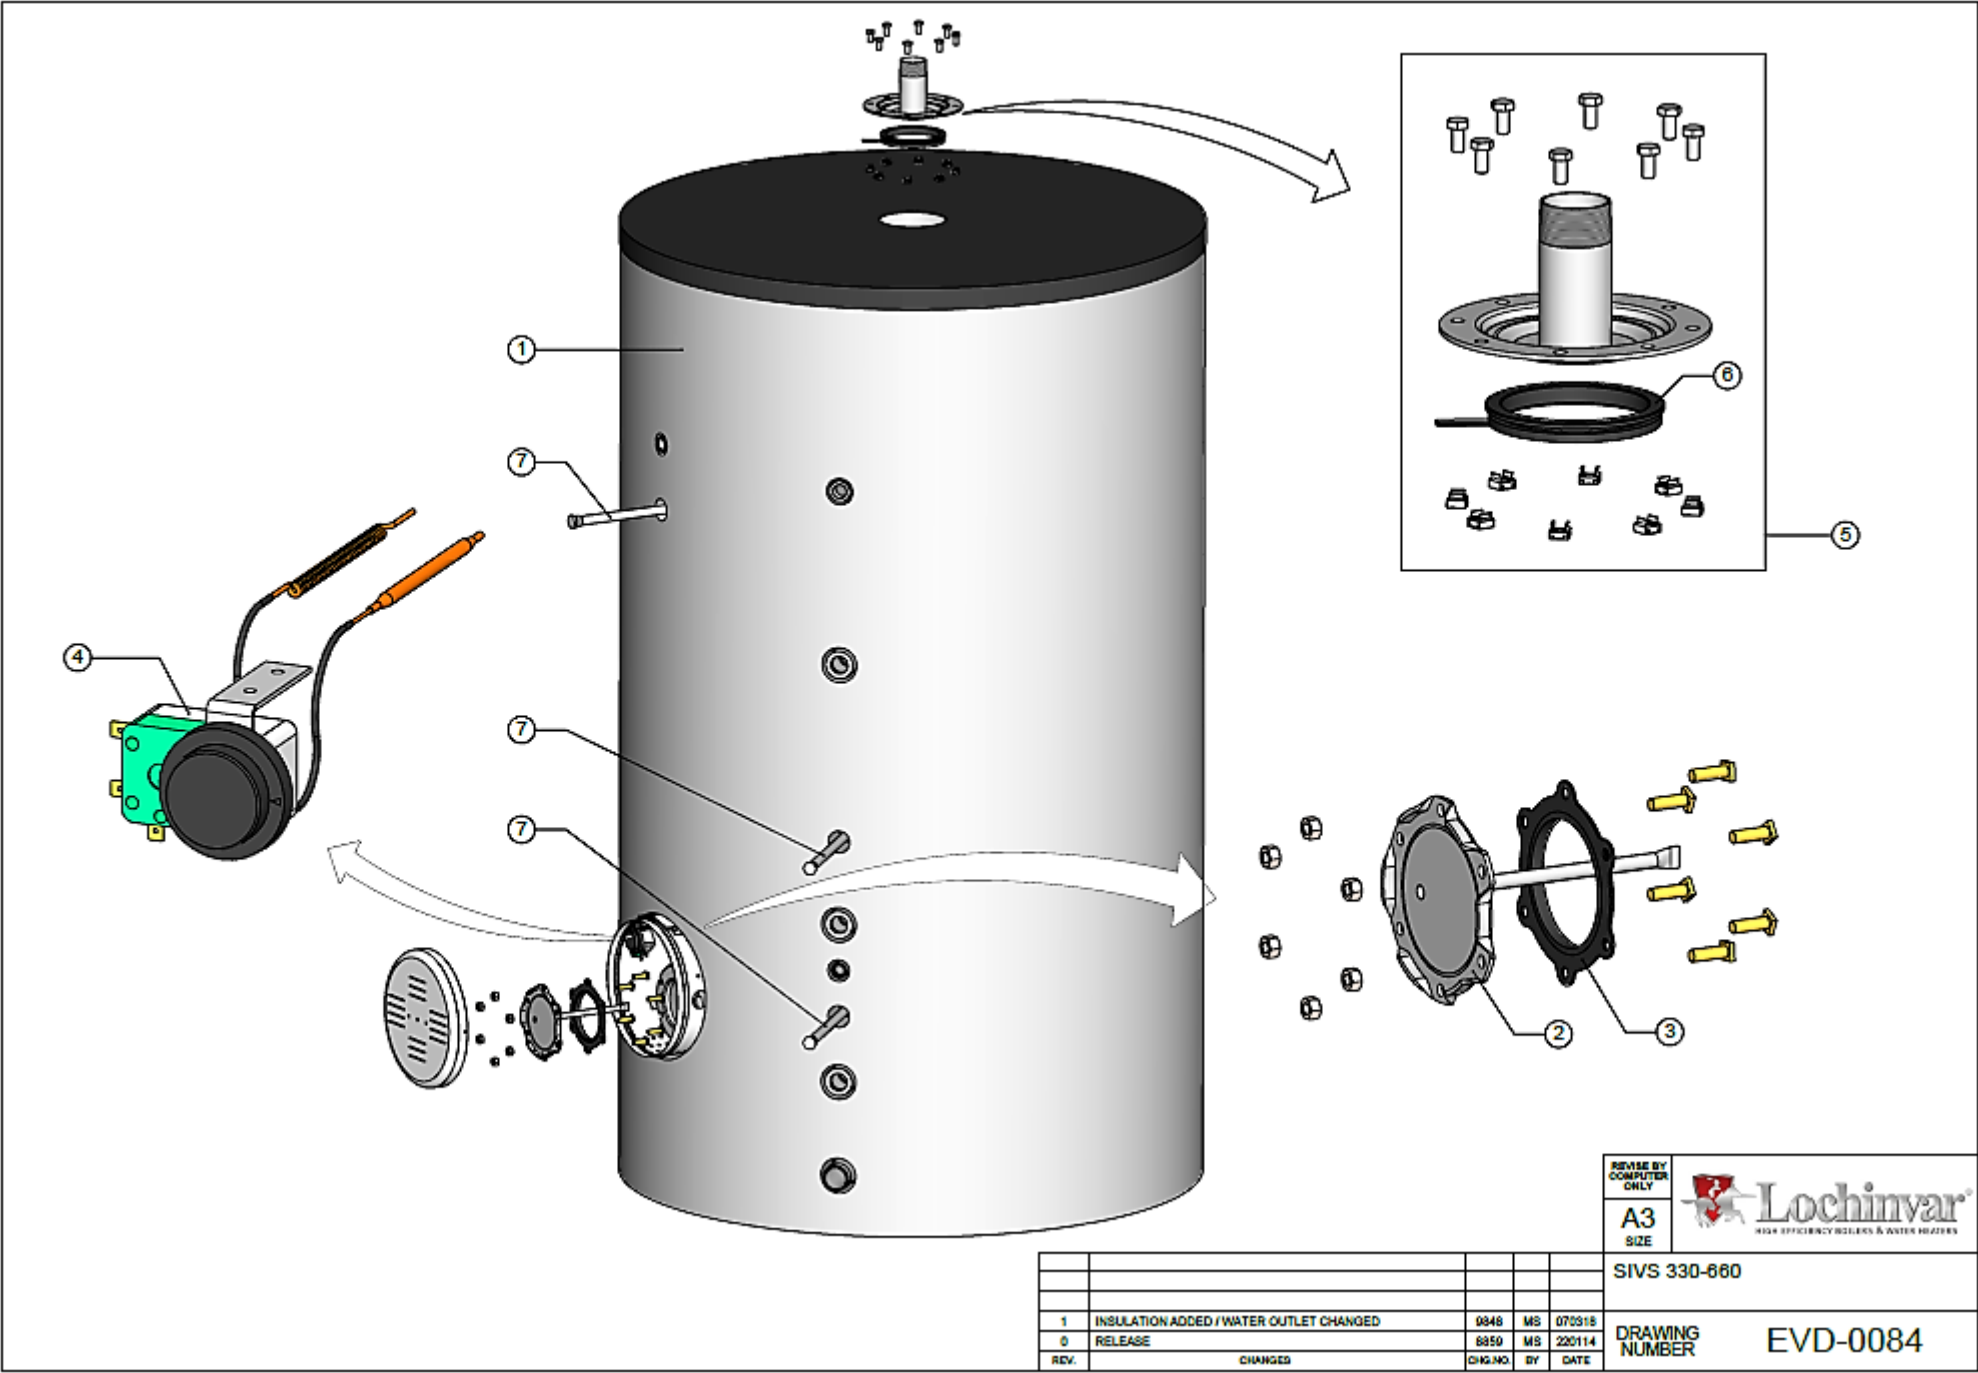

## Spares Parts List

### SIVS330 – 660GE after 4-1-16

Nr.	Description of Item	Item Comments	Refer To Drawing on Page 2			
			SIVS330GE	SIVS440GE	SIVS550GE	SIVS660GE
1	Insulation (hard shell)		LV312842	-		
			-	LV312843	-	
			-		LV312844	-
			-			LV312845
2	Clean out Door		LV307130			
3	Clean out Door Gasket	Gasket Flange	LV307126			
4	Thermostat	Thermostat 97° - 14K	LV307129			
5	2" Water Outlet Connection	Flange Outlet DN110 Includes gasket	LV311426			
7	Anode (3 Anodes per Kit)	Anode L=1000 mm (3x)	LV311083		-	
		Anode L=1200 mm (3x)	-		LV311084	

**Note Use in conjunction with Drawings EVD0084 below**

REVISE BY  
COMPUTER  
ONLY

A3  
SIZE

SIVS 330-660

1	INSULATION ADDED / WATER OUTLET CHANGED	0848	MS	070318
0	RELEASE	6850	MS	220114
REV.	CHANGED	CHK. NO.	BY	DATE

DRAWING  
NUMBER

EVD-0084