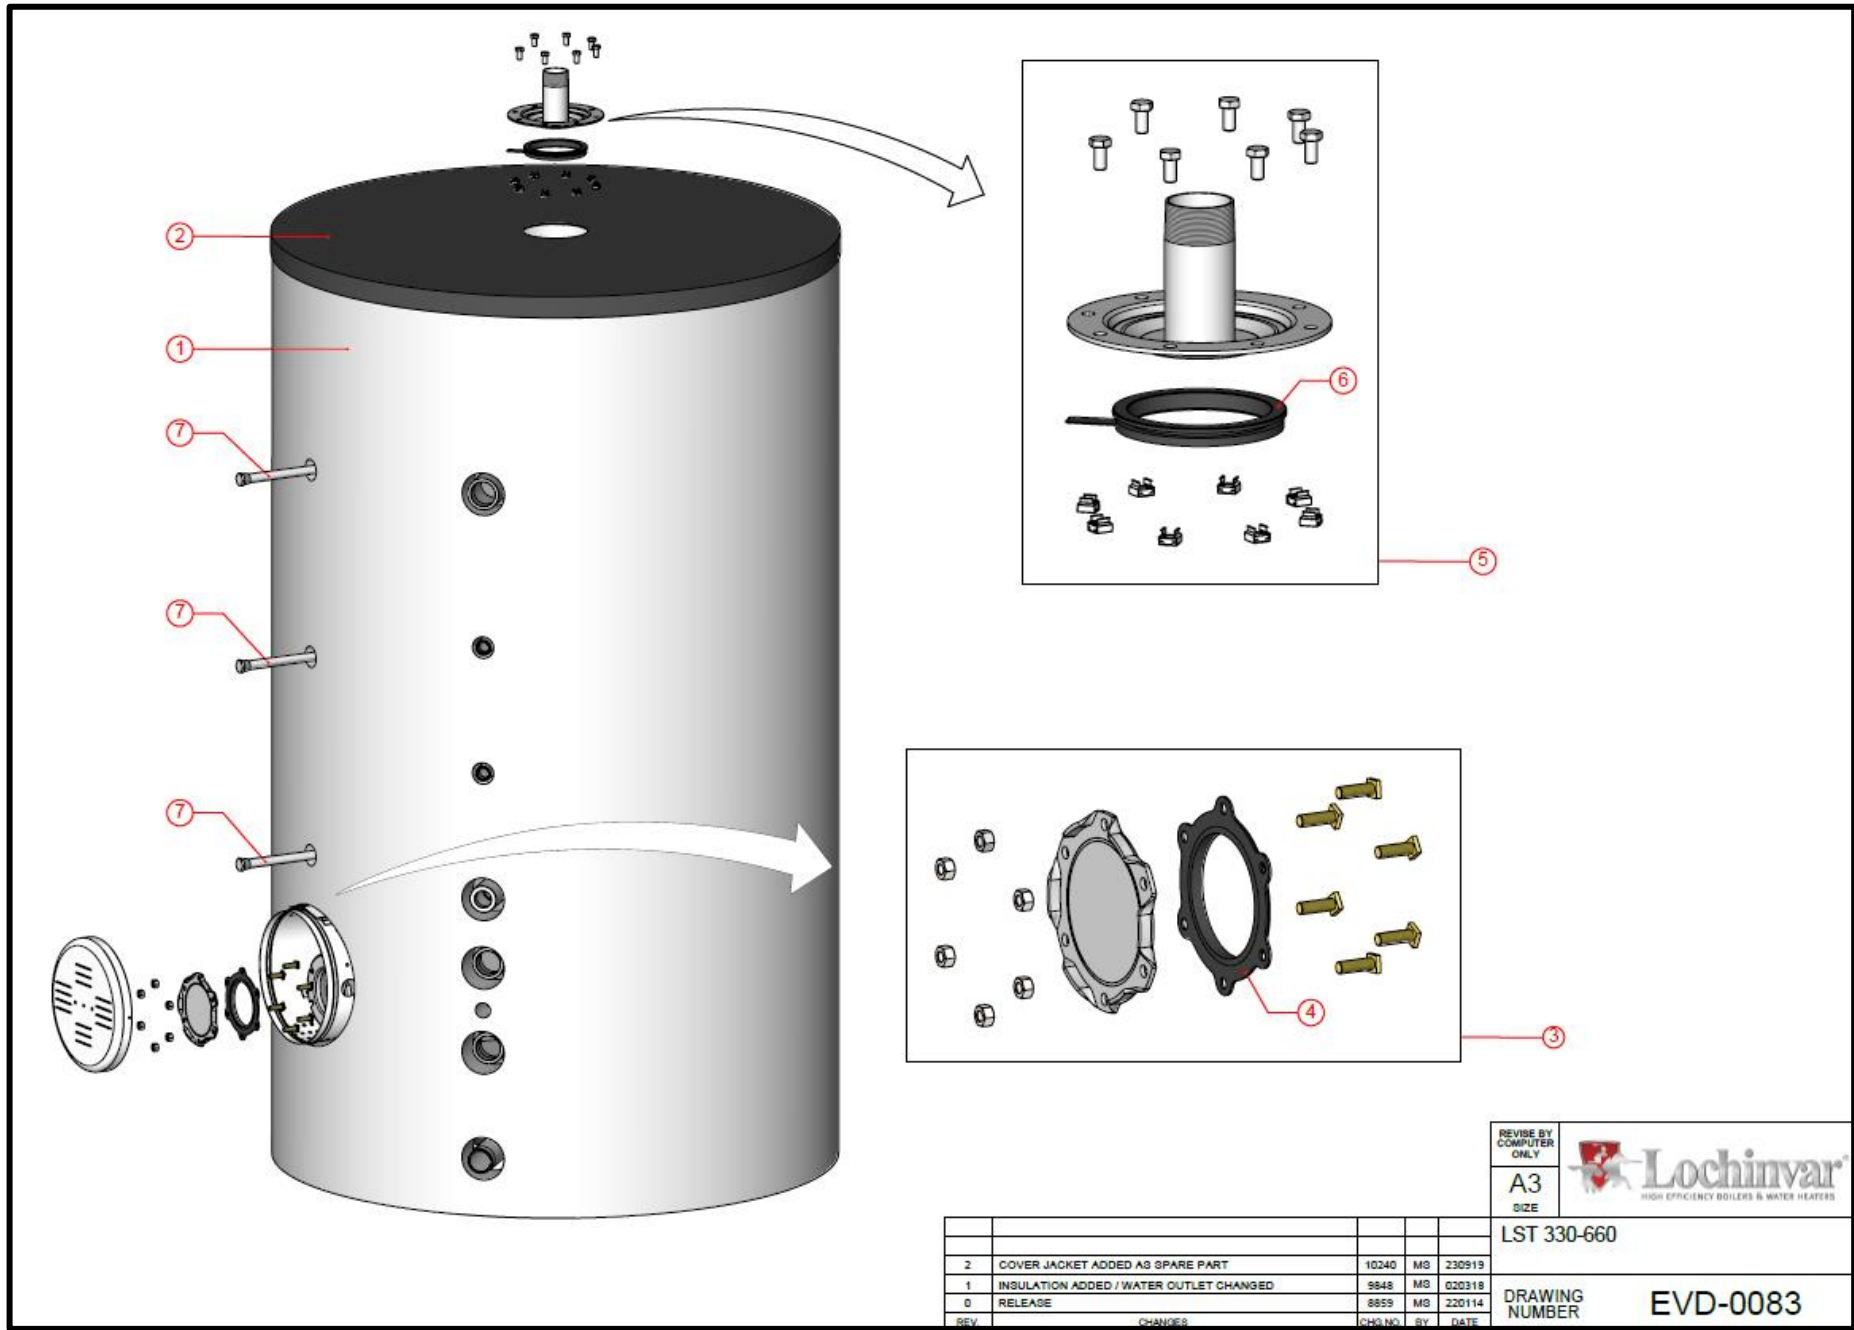

## Spares Parts List

### LST330 - 660GE

Nr.	Description of Item	Item Comments	Refer To Drawing on Page 2			
			LST330GE	LST440GE	LST550GE	LST660GE
1	Insulation (hard shell)	Insulation ST 1500 Hard (M0)	LV312838	LV312839	LV312840	LV312841
2	Top lid		LV313538	LV313538	LV313539	LV313539
3	Inspection Door Service Kit		LV307127			
4	Cleanout door gasket		LV307126	LV307126	LV307126	LV307126
5	2" Hot Water Outlet Connection	Manufactured up to 3-1-16	LB311426			
5	2" Hot Water Outlet Connection	Manufactured from 4-1-16	LV307132			
6	Gasket for hot water outlet	Manufactured from 4-1-16	LV311995			
7	Anodes (3 per kit)	Anode L=1000mm (3x)	LV311083		-	
		Anode L=1200mm (3x)	-		LV311084	

REVISE BY COMPUTER ONLY	 HIGH EFFICIENCY BOILERS & WATER HEATERS
A3 SIZE	

LST 330-660

REV	CHANGES	CHG NO	BY	DATE
2	COVER JACKET ADDED AS SPARE PART	10240	MG	230919
1	INSULATION ADDED / WATER OUTLET CHANGED	9848	MG	020318
0	RELEASE	8859	MG	220114

DRAWING NUMBER **EVD-0083**