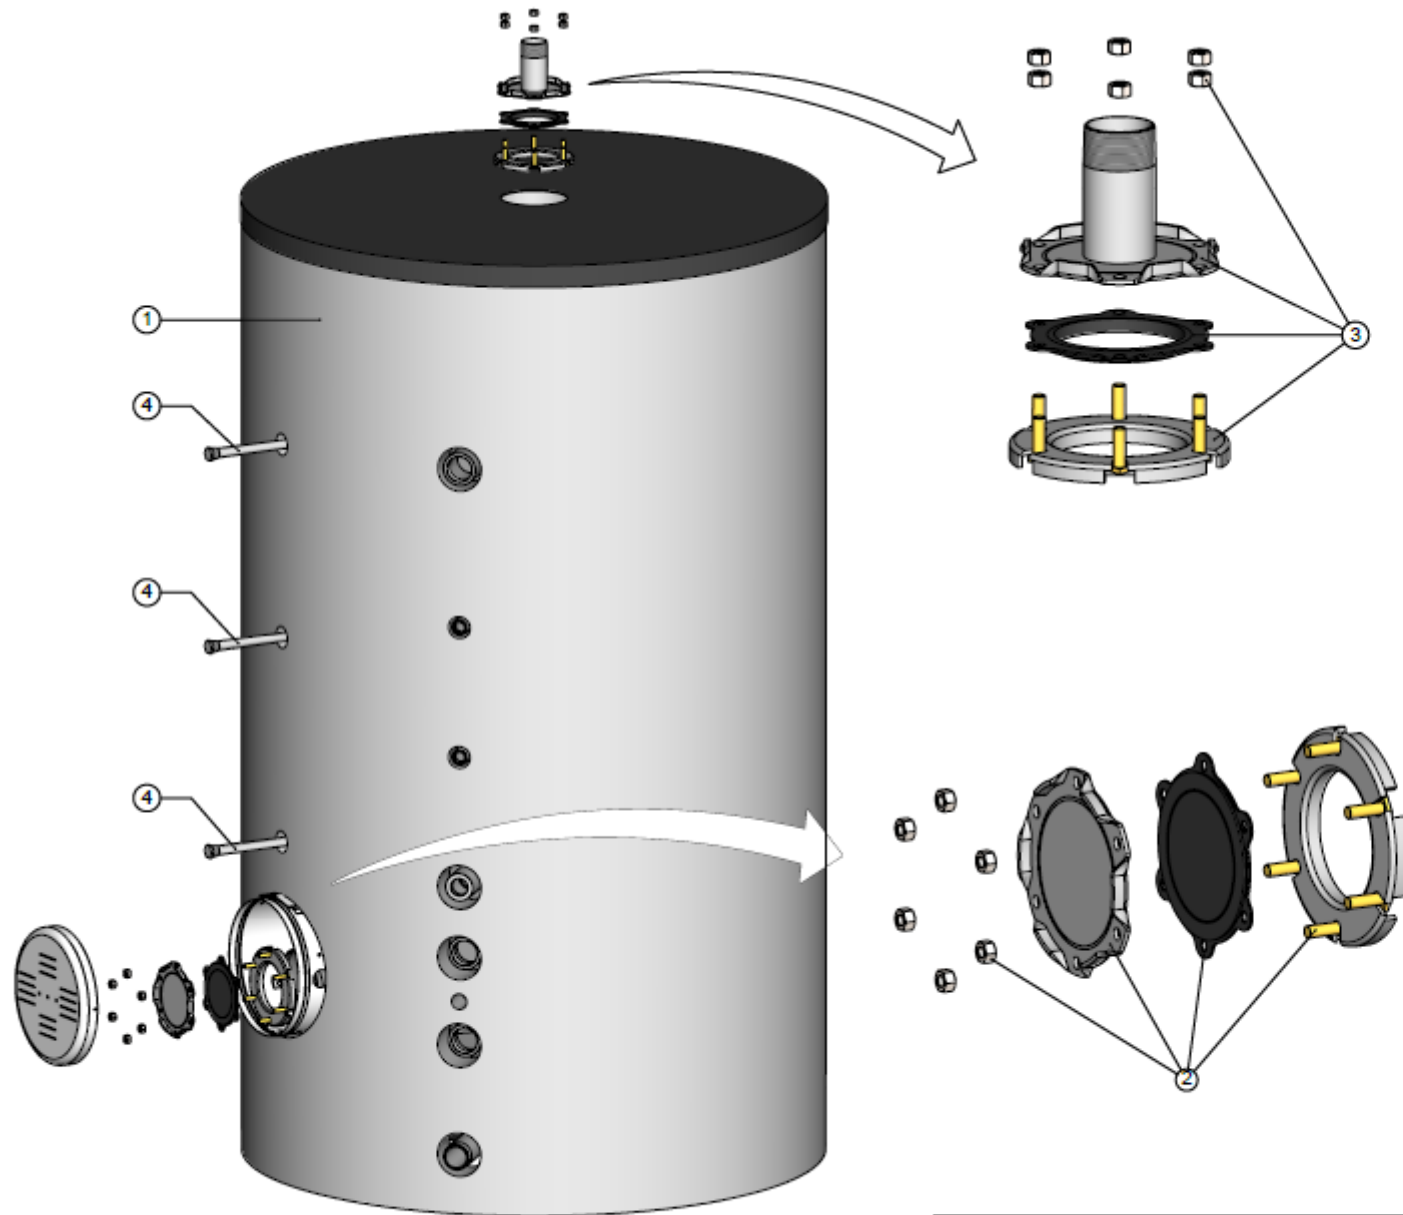

Spares Parts List

LST330 - 660GE after 4-1-16

| Nr. | Description of Item | Item Comments | Refer To Drawing EVD0083 on Page 2 | | | |
|-----|--------------------------------|------------------------------|------------------------------------|-----------------|-----------------|-----------------|
| | | | LST330GE | LST440GE | LST550GE | LST660GE |
| 1 | Insulation (hard shell) | Insulation ST 1500 Hard (M0) | LV312838 | - | | |
| | | Insulation ST 2000 Hard (M0) | - | LV312839 | - | |
| | | Insulation ST 2500 Hard (M0) | - | | LV312840 | - |
| | | Insulation ST 3000 Hard (M0) | - | | | LV312841 |
| 2 | Inspection Door Service Kit | Gasket Flange | LV307127 | | | |
| 3 | 2" Hot Water Outlet Connection | Flange Outlet 2" | LV307132 | | | |
| 4 | Anodes (3 Anodes per kit) | Anode L=1000mm (3x) | LV311083 | | - | |
| | | Anode L=1200mm (3x) | - | | LV311084 | |

DRAWING NUMBER **EVD-0083**