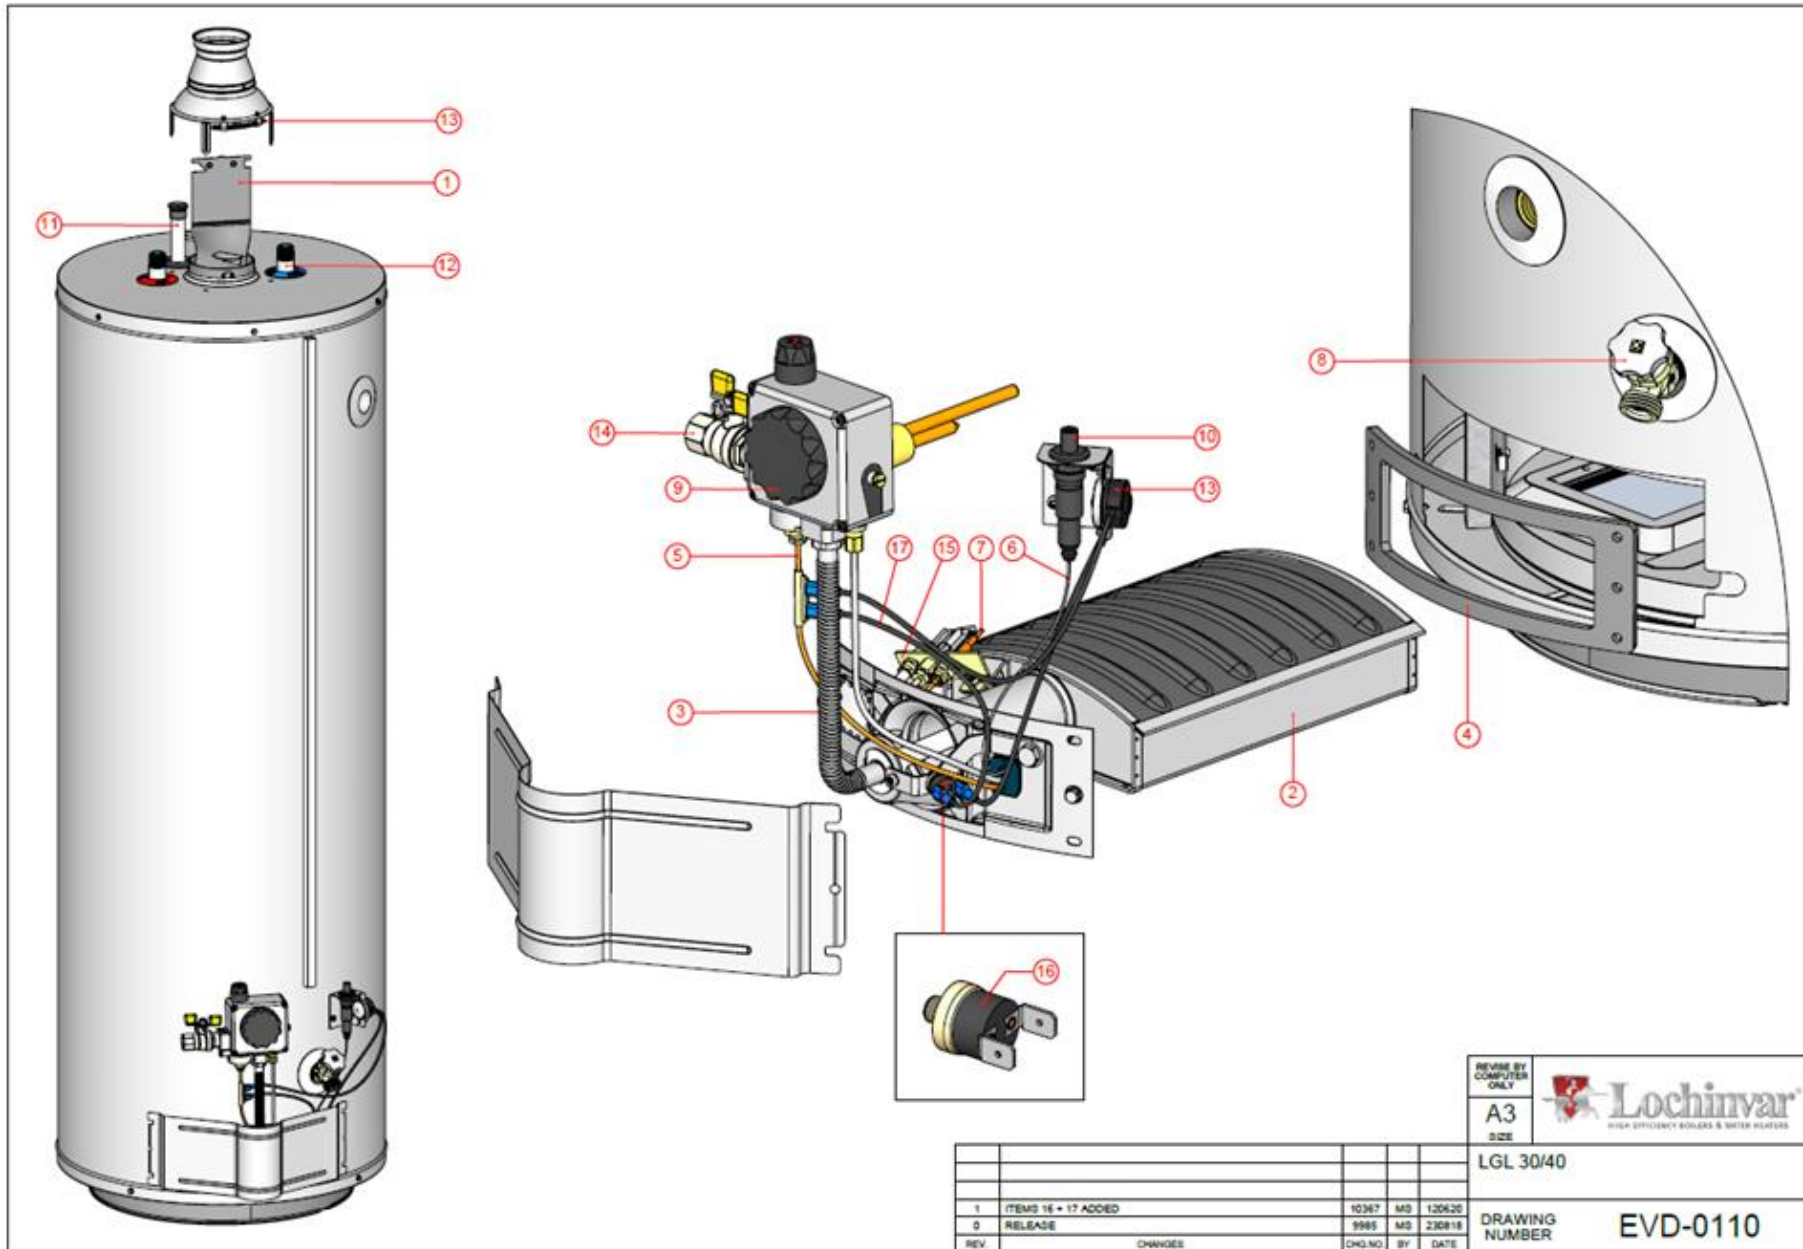

KNIGHT LOW NOX SPARE PARTS FINDER

Use Drawing EVD0109 below

Item No	Description of item	Item comments	LGL75	LGL85
1	Flue Baffle		LV196172001	LV313200
2	Anode		LV183463039	LV183463050
3	Anode Flexible		LV304728	
4	Drain Valve Kit		LV301022	
5	Main Burner		LV313202	LV313203
6	Burner Tube		LV313201	
7	Ceramic Fibre Paper		LV313204	
8	Thermocouple		LV071872	
9	Cable of Piezo Ignitor		LV303927	
10	Electrode Ignition		LV071608	
11	Gas Control	NG	LV300949	
		LP	LV301914	
12	Piezo Igniter		LV307596	
13	Inspection Door Service Kit		LV305082	
14	Tube Inlet		LV313205	LV313206
15	Thermostat		LV308237	
16	Connection Cable		LV305346	
17	Pilot burner assy	NG	LV313230	
		LP	LV313231	
18	Rubber cable seal		LV313363	

KNIGHT LOW NOX SPARE PARTS FINDER