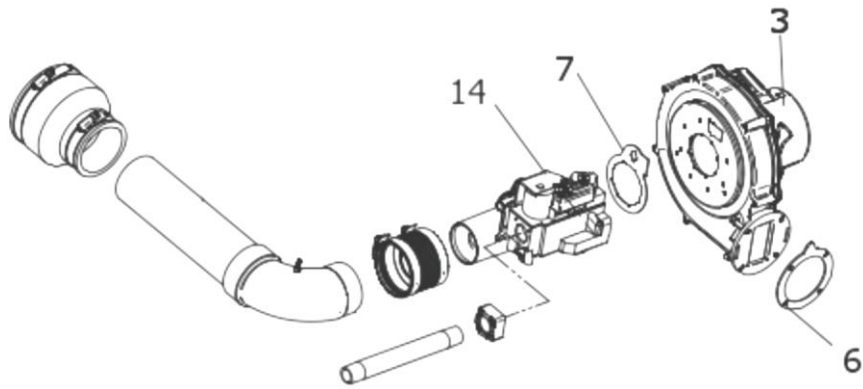

HERALD BOILER SPARE PARTS LIST

GAS TRAIN MODELS HCB 46 TO 61