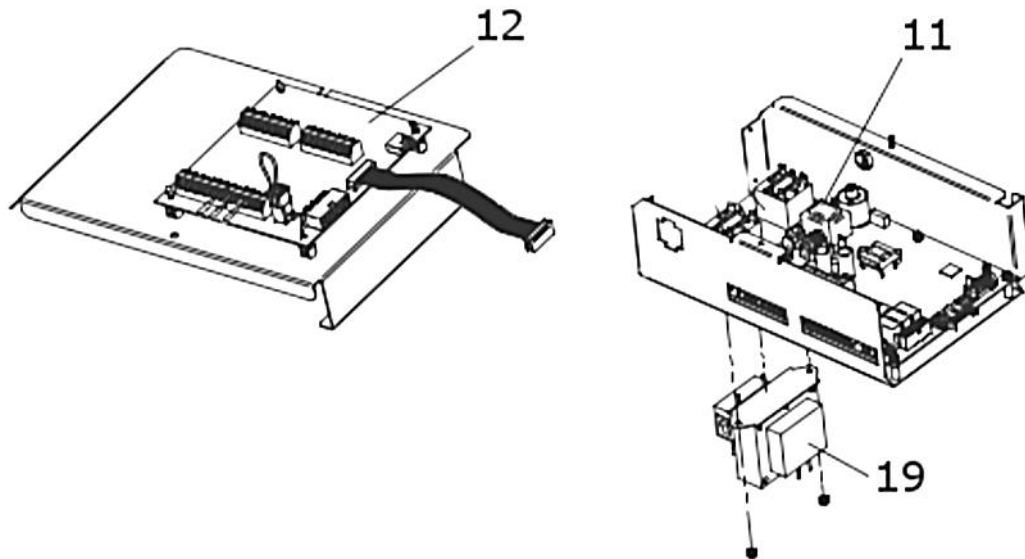

HERALD BOILER SPARE PARTS LIST