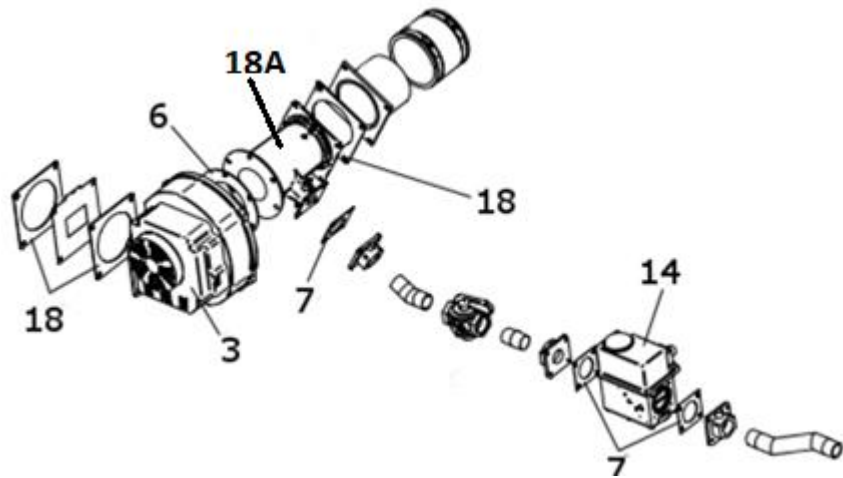

HERALD BOILER SPARE PARTS LIST