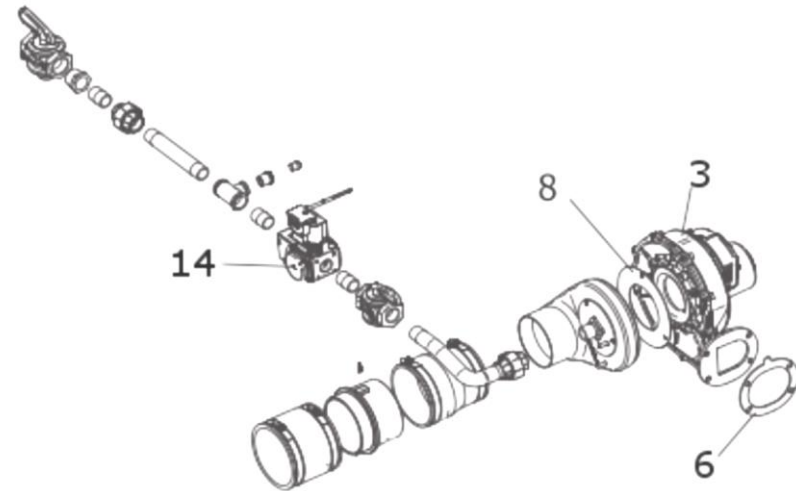

GAS TRAIN MODELS HCB 176 TO 236

CONTROL PANEL ALL MODELS

GAS TRAIN MODEL HCB 146