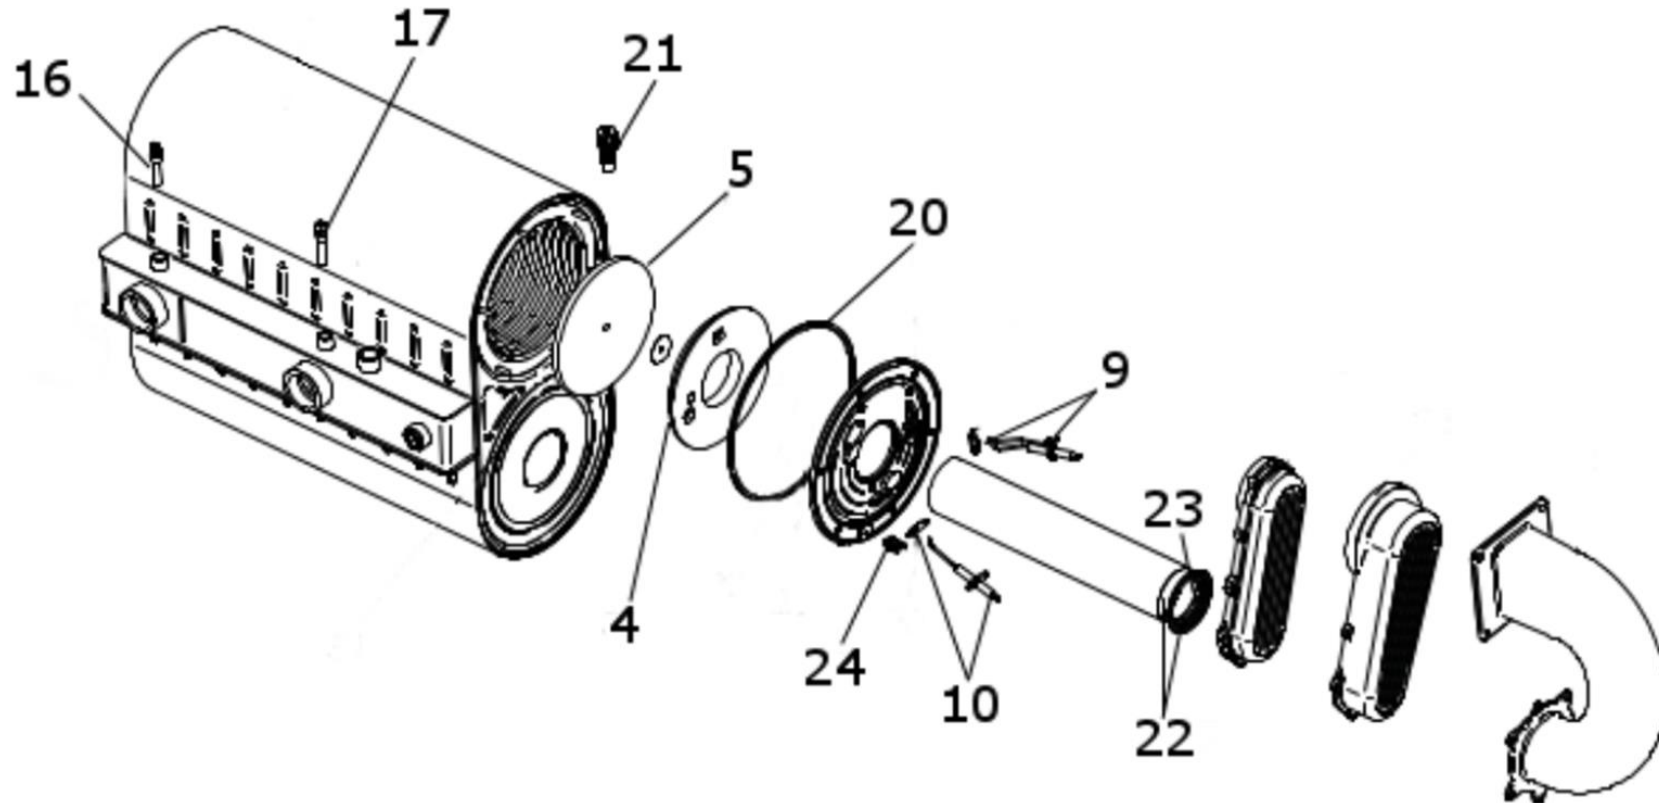

HERALD BOILER SPARE PARTS LIST

HEAT EXCHANGER ALL MODELS