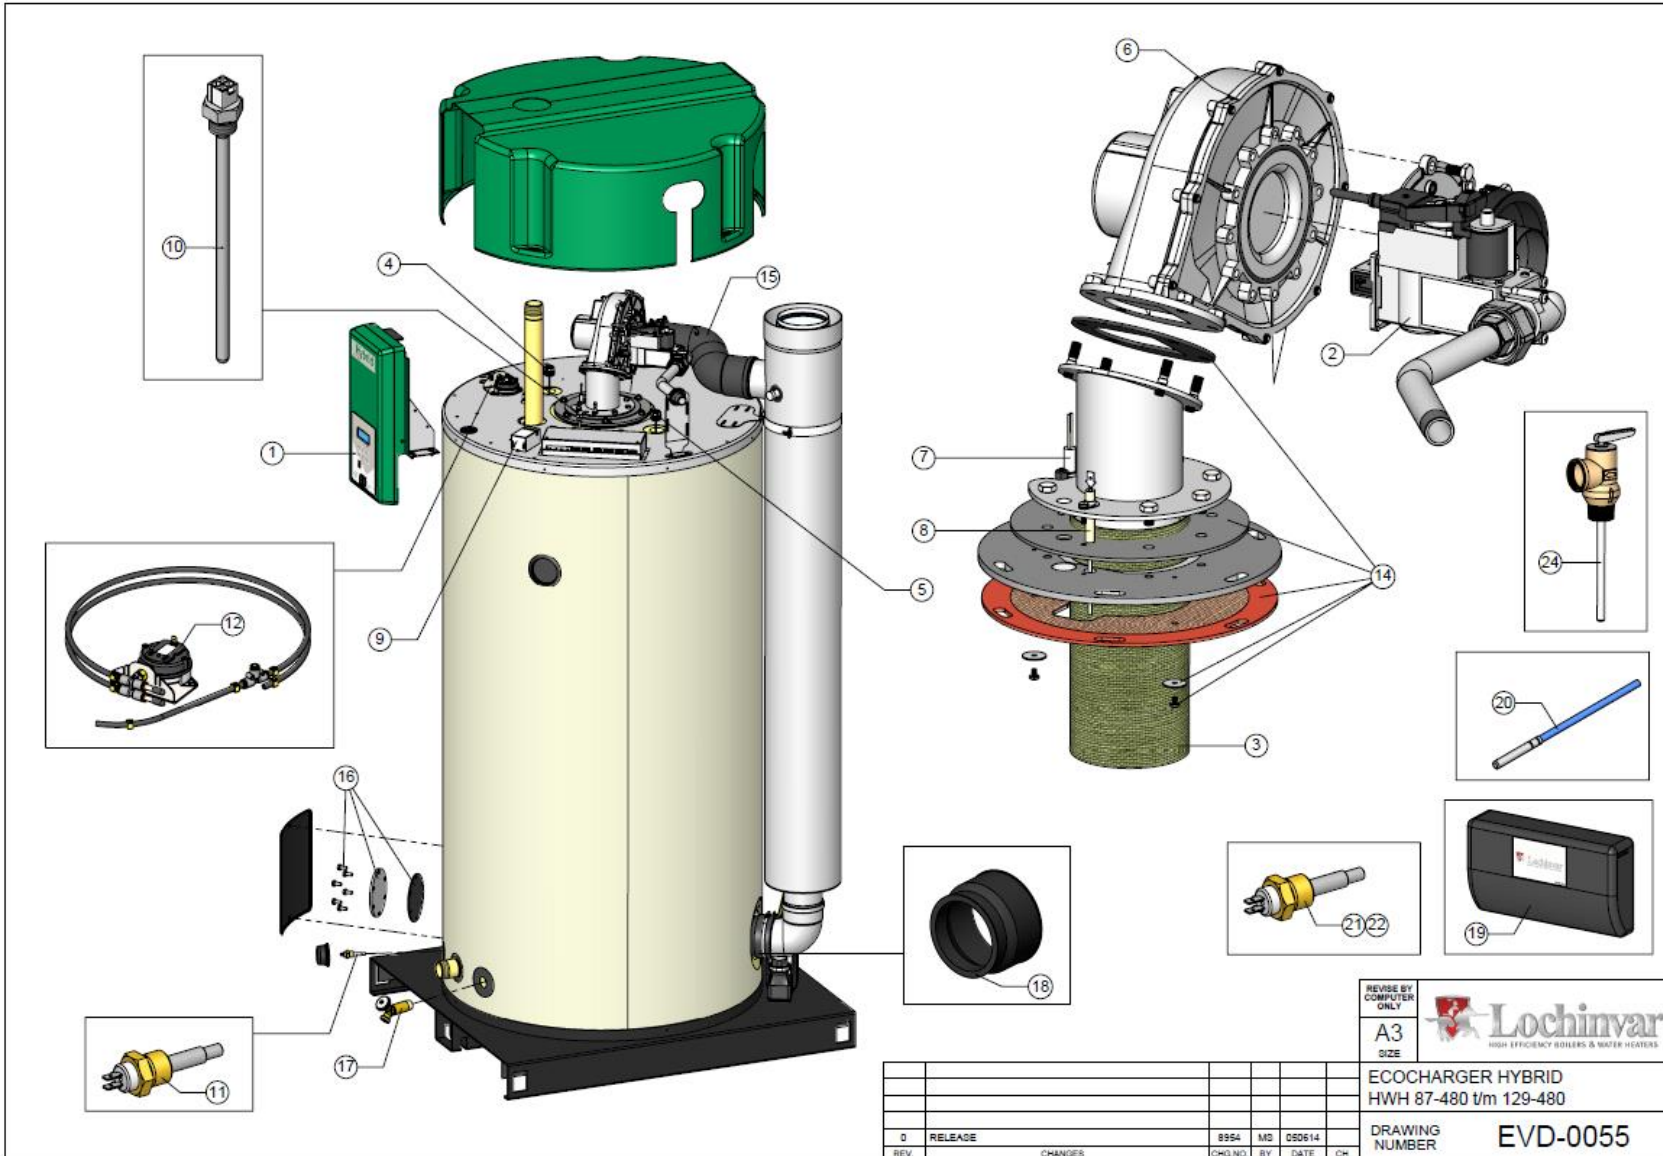

HWH87-480GCE to HWH129-480GCE Replacement Parts List

REVISE BY COMPUTER ONLY		A3		Lochinvar HIGH EFFICIENCY BOILERS & WATER HEATERS	
ECOCHARGER HYBRID		HWH 87-480 t/m 129-480		DRAWING NUMBER EVD-0055	
Q	RELEASE	8954	MS	050614	
REV.	CHANGES	CHG.NG.	BY	DATE	CH.