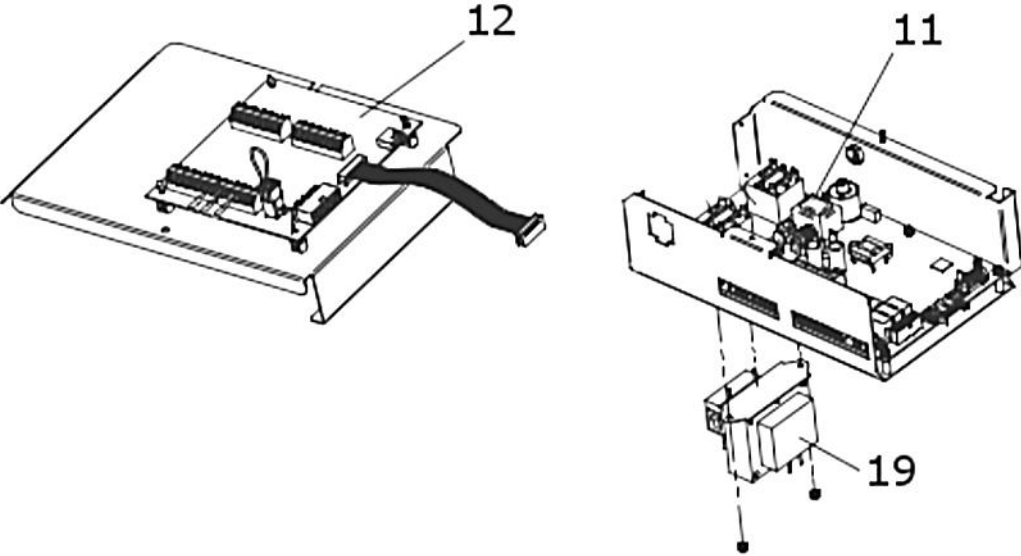

ECOKNIGHT V02 WATER HEATER SPARE PARTS LIST