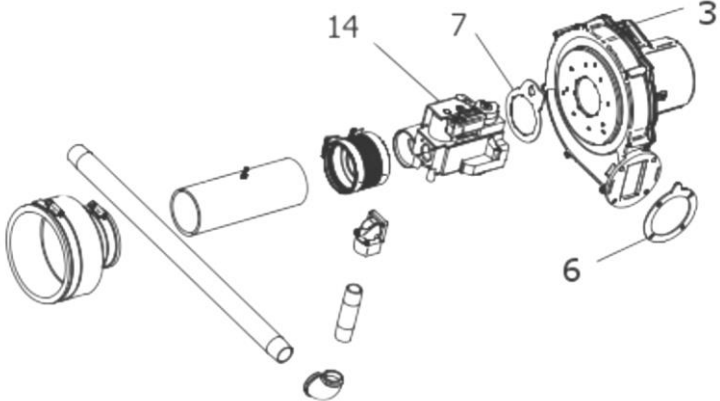

ECOKNIGHT V02 WATER HEATER SPARE PARTS LIST

GENERAL CONTROL ITEMS ALL MODELS

ECOKNIGHT V02 WATER HEATER SPARE PARTS LIST

GAS TRAIN MODELS EKW 46 TO 61

GAS TRAIN MODEL EKW 86

GAS TRAIN MODEL EKW 116

GAS TRAIN MODEL EKW 146