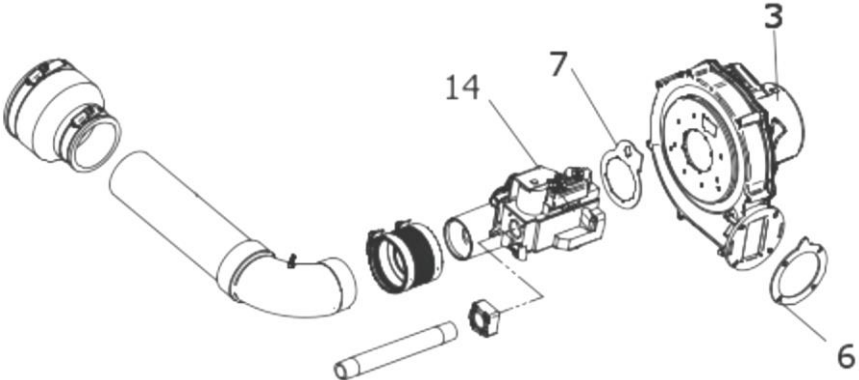

GENERAL CONTROL ITEMS ALL MODELS

ECOKNIGHT V02 WATER HEATER SPARE PARTS LIST

GAS TRAIN MODELS EKW 46 TO 61