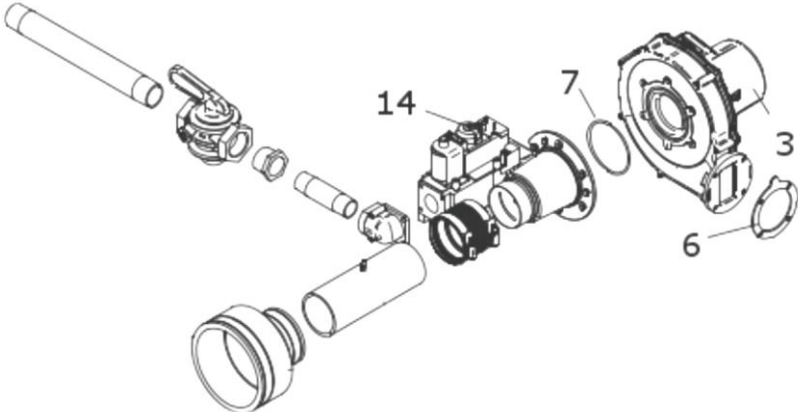

ECOKNIGHT V02 WATER HEATER SPARE PARTS LIST

GENERAL CONTROL ITEMS ALL MODELS

ECOKNIGHT V02 WATER HEATER SPARE PARTS LIST

GAS TRAIN MODELS EKW 46 TO 61

GAS TRAIN MODEL EKW 86

GAS TRAIN MODEL EKW 116

GAS TRAIN MODEL EKW 146