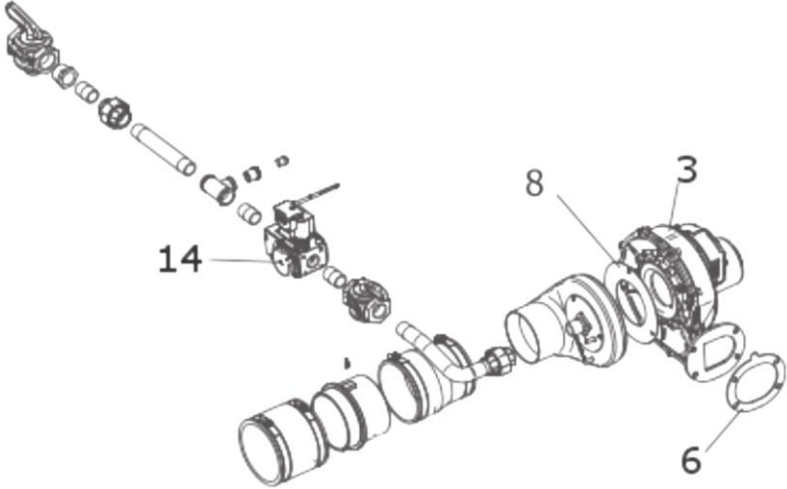

ECOKNIGHT V02 WATER HEATER SPARE PARTS LIST

GENERAL CONTROL ITEMS ALL MODELS

ECOKNIGHT V02 WATER HEATER SPARE PARTS LIST

GAS TRAIN MODELS EKW 46 TO 61

GAS TRAIN MODEL EKW 86

GAS TRAIN MODEL EKW 116

GAS TRAIN MODEL EKW 146