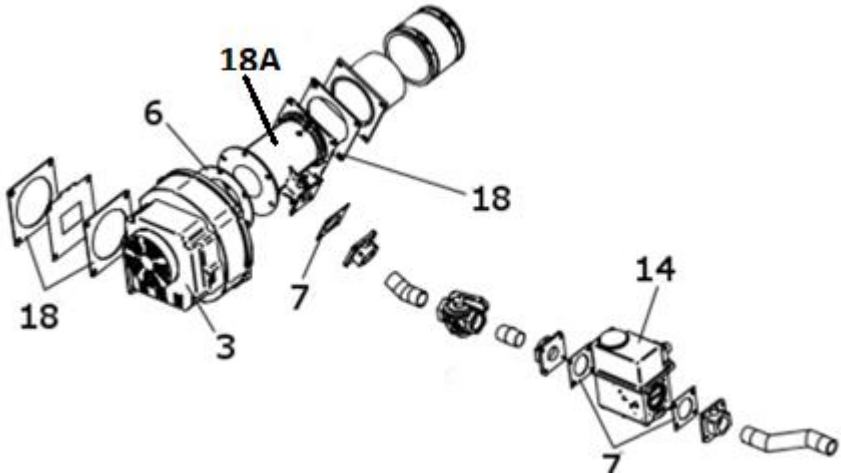

ECOKNIGHT V02 WATER HEATER SPARE PARTS LIST