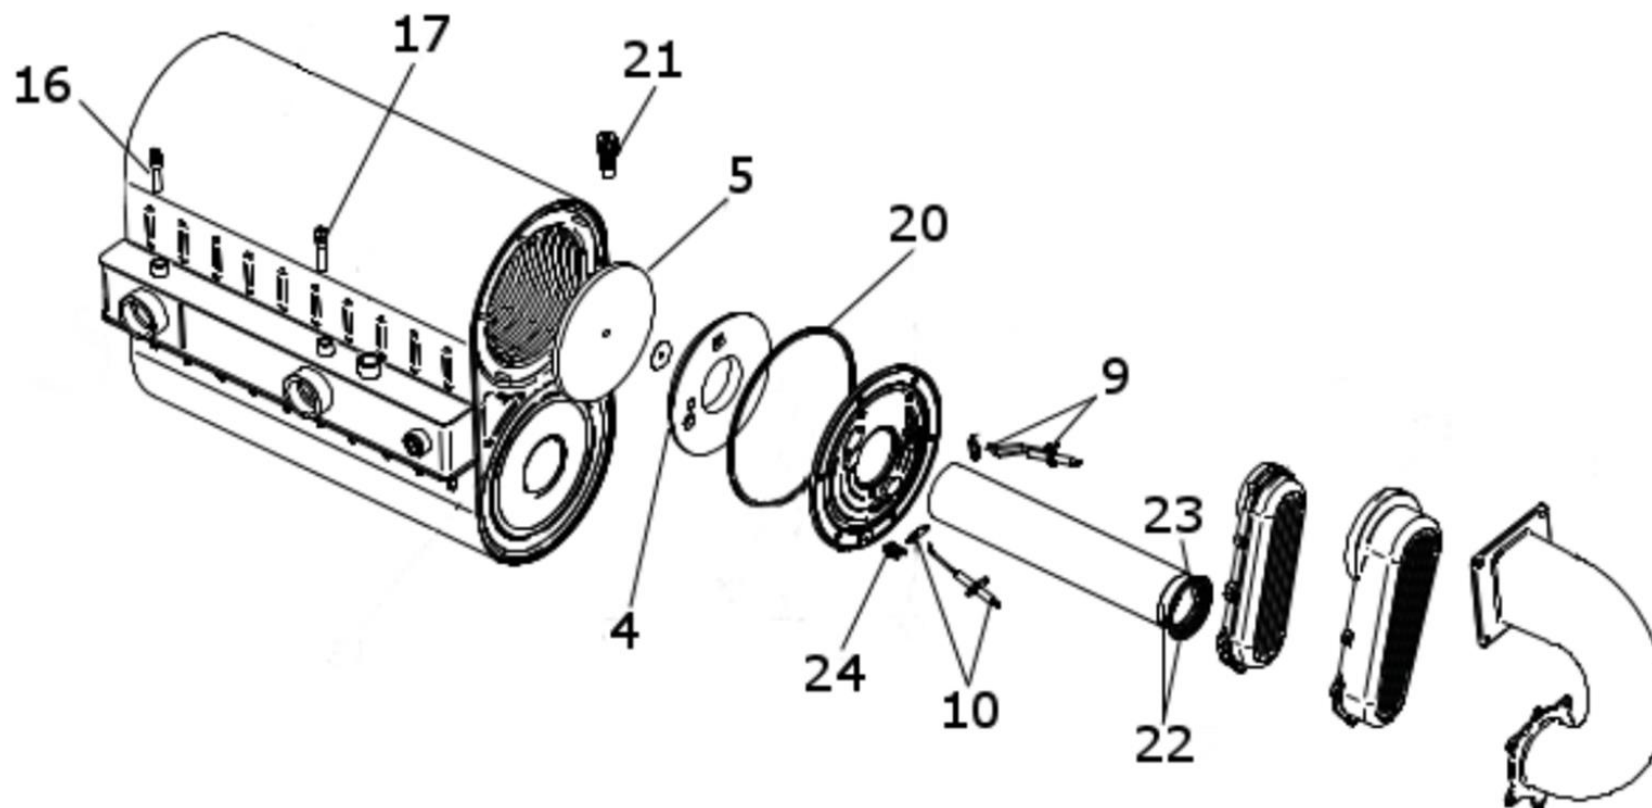

ECOKNIGHT V02 WATER HEATER SPARE PARTS LIST

GAS TRAIN MODELS EKW 176 TO 236

CONTROL PANEL ALL MODELS

ECOKNIGHT V02 WATER HEATER SPARE PARTS LIST

HEAT EXCHANGER ALL MODELS