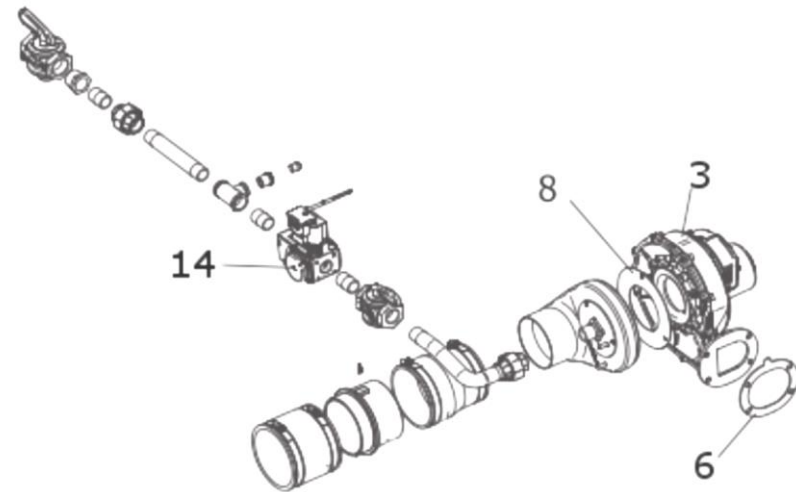

GAS TRAIN MODELS HCB 176 TO 236

CONTROL PANEL ALL MODELS

GAS TRAIN MODEL HCB 146