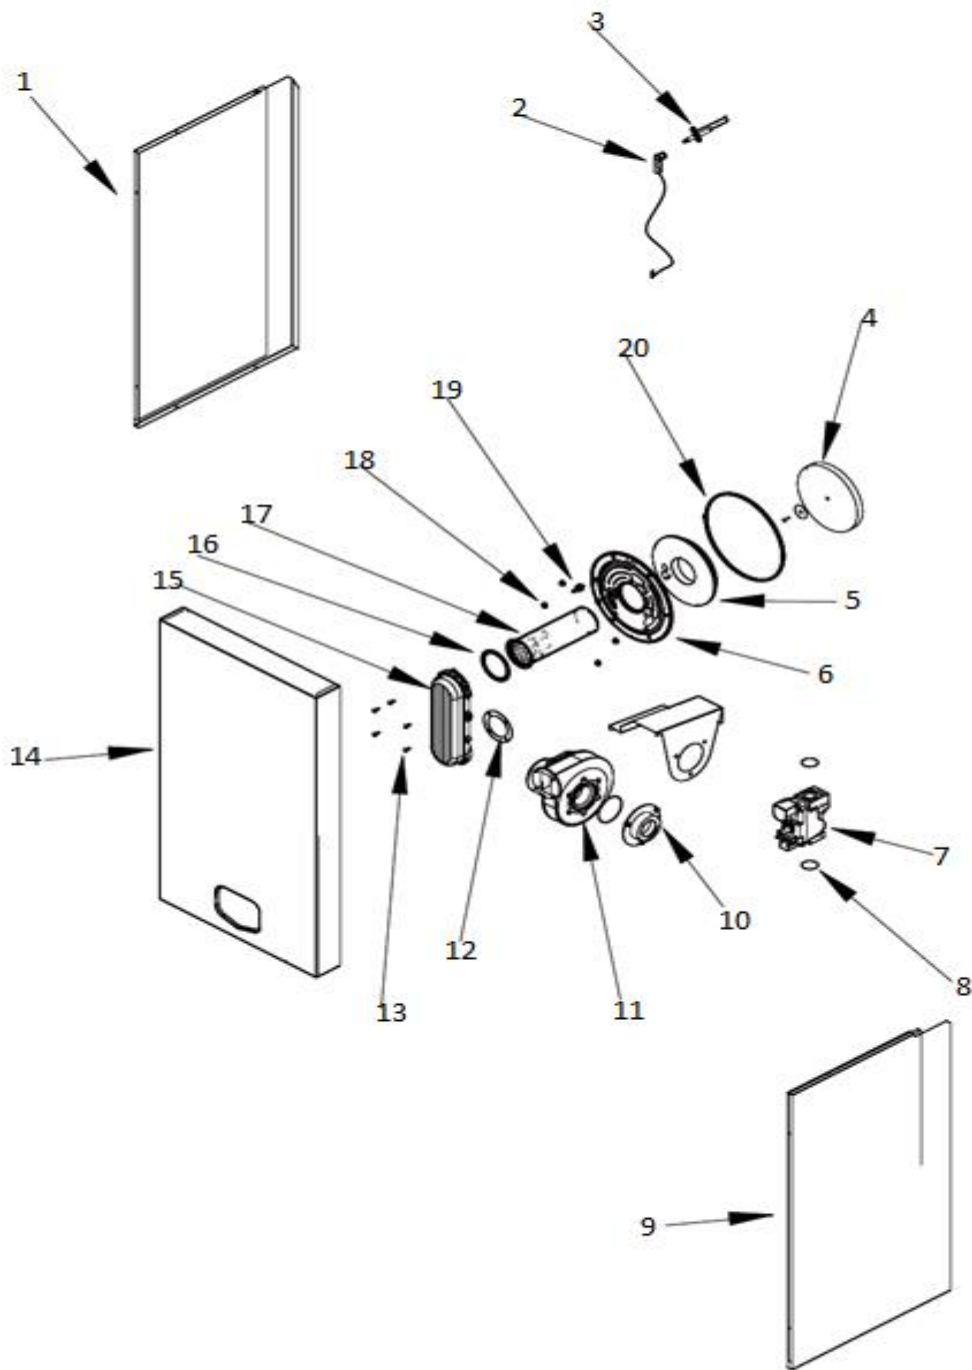

ECOFORCE™ SPARE PARTS LIST

For use on water heater serial numbers starting E65.014.2** ONLY

Item No	Description of item	Item Comments	EF80	EF100	EF120
26	CONDENSATE DRAIN CONNECTION			LE05000135	
27	CONDENSATE WATER TRAP			LE05000115	
28	CONDENSATE DRAIN HOSE			LE04007038	
29	230V NET CABLE			LE04016142	
30	PG9 SWIVEL AND CABLE GLAND			LE05000064	
31	18-5MM GROMETT			LE04010031	
32	5A FUSE			LE04016582	
33	BURNER CONTROL			LE1001EN014	
34	DISPLAY PCB			LE04000224	
35	RUBBER PLUG			LE05001062	
36	CONNECTOR STRIP COVER			LE01000317	
37	HEAT EXCHANGER		LE04000285	LE04000286	LE04000287
38	FLUE GAS TEMPERATURE SENSOR			LE04016621	
39	HIGH LIMIT THERMOSTAT			LE04016066	
40	FLOW/RETURN TEMP- SENSOR			LE04016287	
41	HEAT EXCHANGER OUTLET SEAL		LE07004030	LE07004031	
42	HIGH PRESSURE WATER SWITCH			LE04015081	
43	OUTLET PIPE KIT		LE02000112	LE02000110	
44	HEAT EXCHANGER PIPE CLIP		LE09002021	LE09002022	
45	HEAT EXCHANGER INLET O RINGS		LE07002032	LE07002033	
46	AUTOMATIC AIR VENT			LE04015073	

ECOFORCE™ SPARE PARTS LIST

For use on water heater serial numbers starting E65.014.2** ONLY

EF150-180