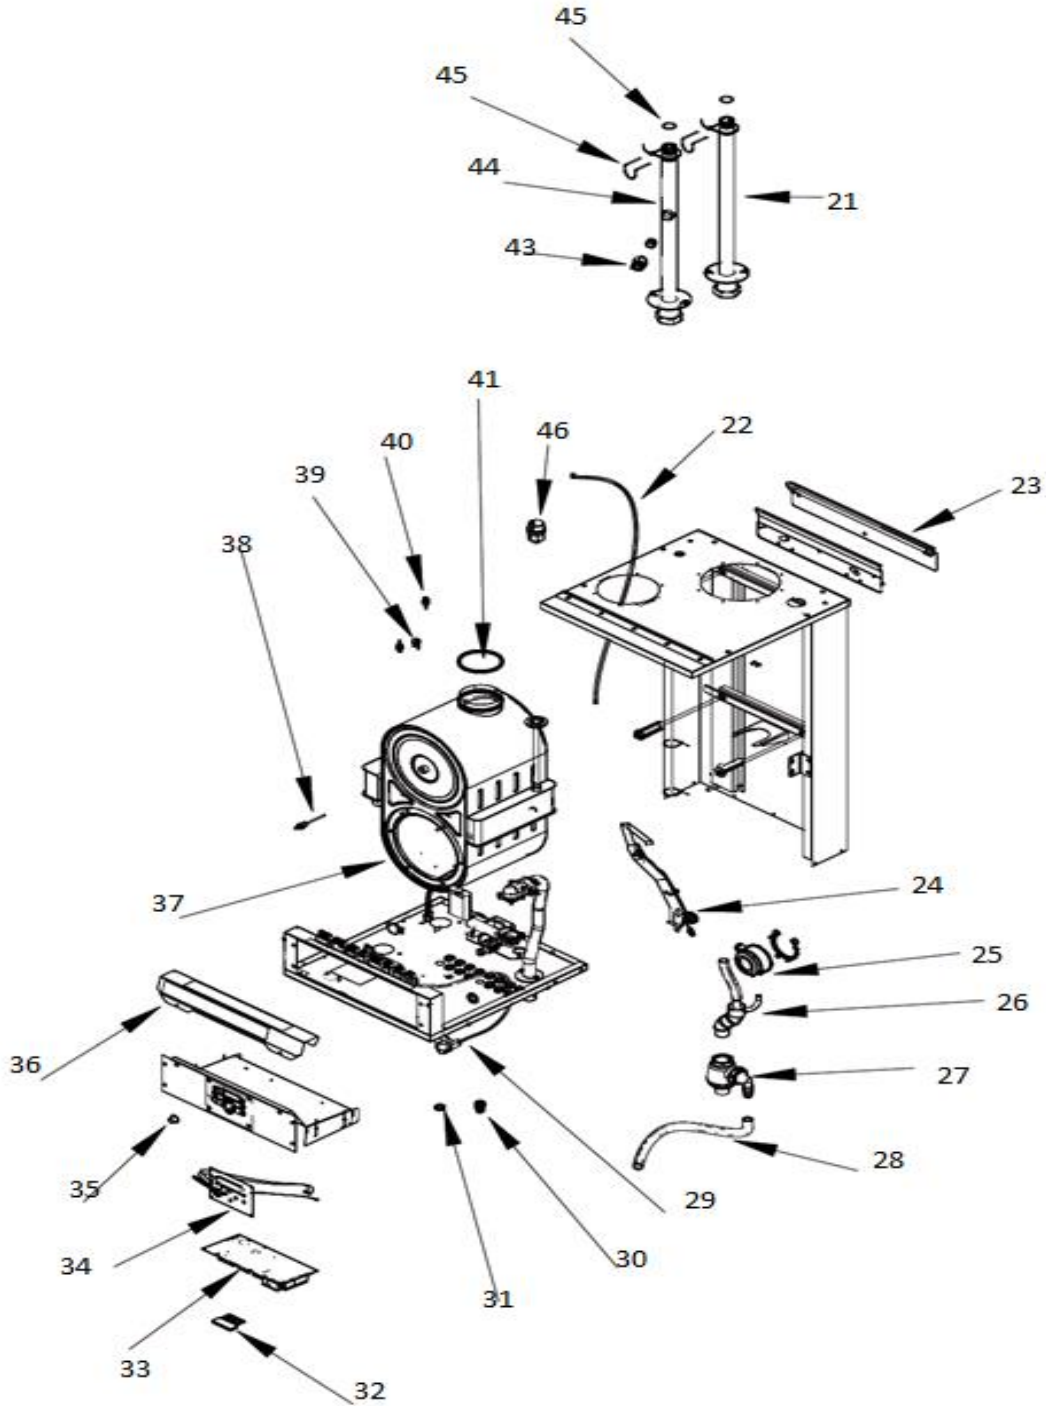

ECOFORCE™ SPARE PARTS LIST

For use on water heater serial numbers starting E65.014.2** ONLY

EF150-180

ECOFORCE™ SPARE PARTS LIST

For use on water heater serial numbers starting E65.014.2** ONLY

Item No	Description of item	Item Comments	EF150	EF180
1	LH SIDE PANEL		LE01000315	
2	IGNITION CABLE		LE04016583	
3	ELECTRODE SET		LE04000372	
4	COMBUSTION CHAMBER REAR WALL INSULATION		LE04000213	
5	BURNER DOOR INSULATION		LE07010093	
6	BURNER DOOR		LE04000056	
7	GAS VALVE		LE04000190	
8	GAS VALVE O RING		LE07002018	
9	RH SIDE PANEL		LE01000316	
10	GAS AIR MIXING BOX		LE05000090	
11	COMBUSTION FAN		LE04000070	
12	COMBUSTION PIPE GASKET		LE07001039	
13	SET ROUND HEAD SCREWS X5		LE06023002	
14	FRONT PANEL INSULATION		LE01000320	
15	GAS/AIR INLET PIPE		LE03000161	
16	BURNER GASKET		LE07001029	
17	BURNER	For EF180 Do not order without referring to product bulletin 19 02	LE04012028	LE04012043
18	SET NUTS WITH FLANGE		LE06023001	
19	BURNER DOOR THERMOSTAT		LE04016667	
20	BURNER DOOR OUTER SEAL		LE07004035	
21	INLET PIPE KIT		LE02000111	
22	CONDENSATE HOSE		LE04007110	
23	MOUNTING BRACKET		LE01001014	
24	BRACKET		LE01000288	
25	AIR PRESSURE SWITCH		LE04000305