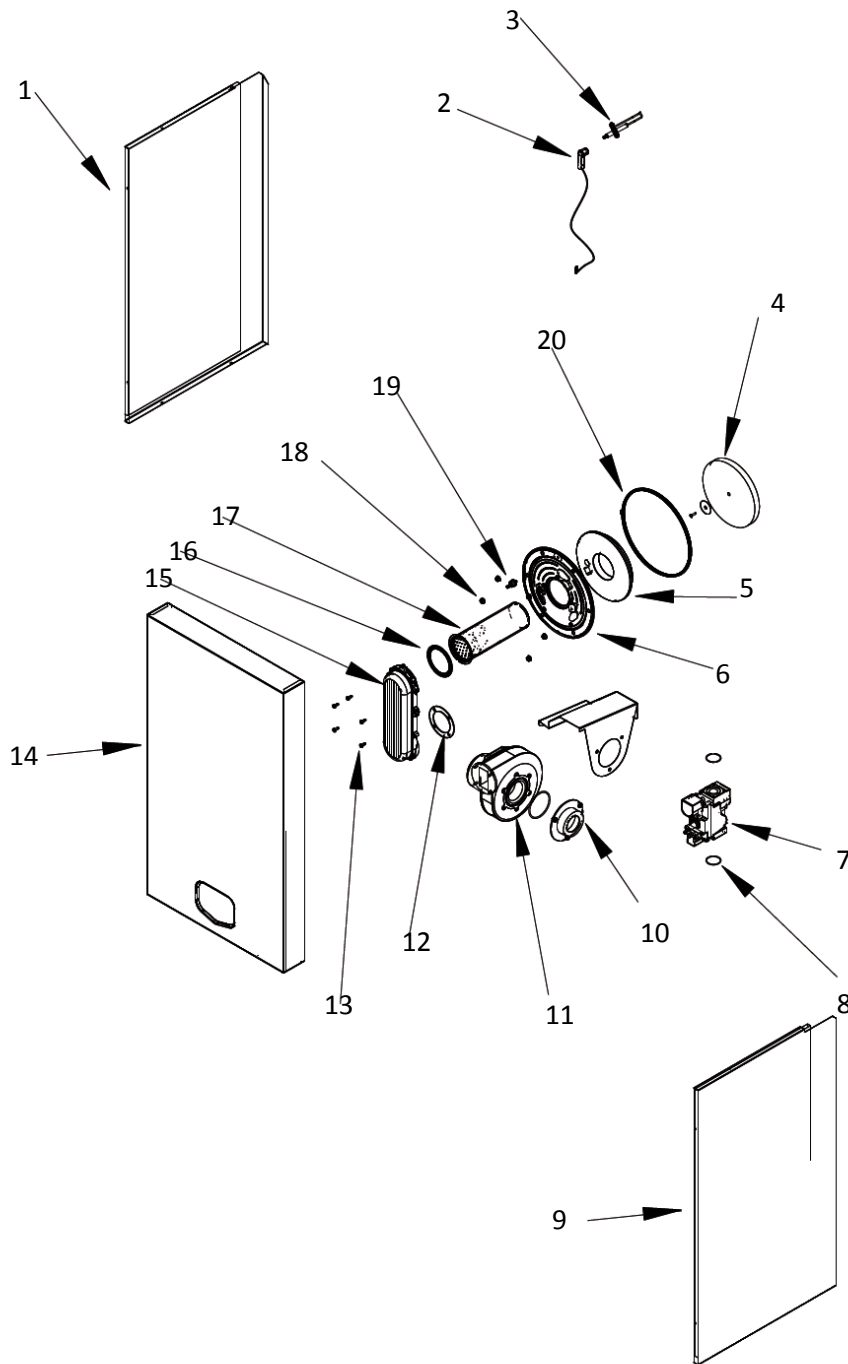

ECOFORCE™ SPARE PARTS LIST

For use on water heater serial numbers starting E65.014.2** ONLY

EF80-120

ECOFORCE™ SPARE PARTS LIST

For use on water heater serial numbers starting E65.014.2** ONLY

Item No	Description of item	Item Comments	EF80	EF100	EF120
1	LH SIDE PANEL			LE01000298	
2	IGNITION CABLE			LE04016583	
3	ELECTRODE SET			LE04000372	
4	COMBUSTION CHAMBER REAR WALL INSULATION			LE04000213	
5	BURNER DOOR INSULATION			LE07010093	
6	BURNER DOOR			LE04000056	
7	GAS VALVE			LE04000188	
8	GAS VALVE O RING	INCLUDED WITH GAS VALVE FOR EF120		LE07002018	
9	RH SIDE PANEL			LE01000299	
10	GAS AIR MIXING BOX			LE05000087	
11	COMBUSTION FAN			LE04000069	
12	COMBUSTION PIPE GASKET			LE07001049	
13	SET ROUND HEAD SCREWS X5			LE06023002	
14	FRONT PANEL INSULATION			LE01000319	
15	GAS/AIR INLET PIPE			LE03000160	
16	BURNER GASKET			LE07001029	
17	BURNER			LE04012025	
18	SET NUTS WITH FLANGE			LE06023001	
19	BURNER DOOR THERMOSTAT			LE04016667	
20	BURNER DOOR OUTER SEAL			LE07004035	
21	INLET PIPE KIT		LE02000107	LE02000109	
22	CONDENSATE HOSE			LE04007110	
23	MOUNTING BRACKET			LE01001014	
24	BRACKET		LE01000287	LE01000288	
25	AIR PRESSURE SWITCH			LE04000305	